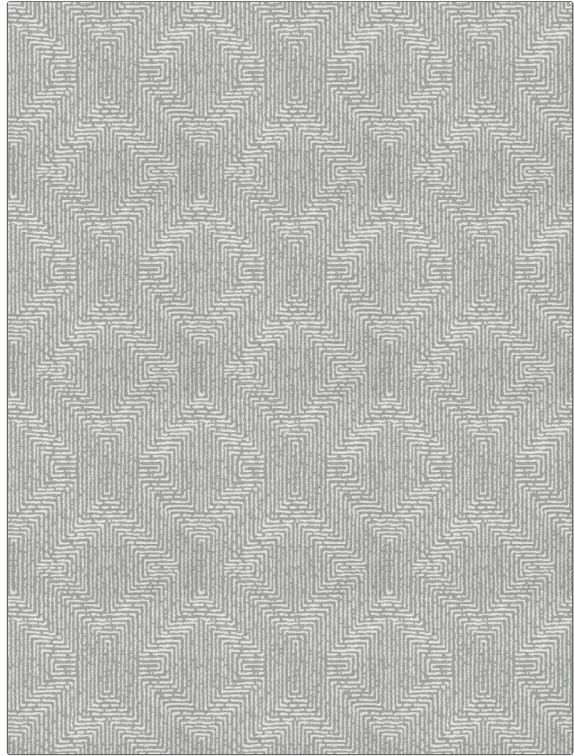

PATTERN	Earth Maze
COLOR	Riverstone

BRAND	APPLICATION
Fabricut	Fabric
USES	CATEGORIES
Upholstery	Bella - Dura, Outdoor, Wovens
COLORS	DESIGN TYPES
Grey, White	Jacquard Pattern, Lattice / Fretwork, Contemporary / Modern, Abstract
SCALE	RAILROADED
Medium	Not Railroaded

WIDTH	FINISH	VERTICAL REPEAT	HORIZONTAL REPEAT
54.00 in (137.16 cm)	Water Repellent Finish	9.00 in (22.86 cm)	9.00 in (22.86 cm)
CONTENT	BACKING	FIRE CODES	DOUBLE RUBS
100% Bella Dura®		UFAC Class I / NFPA 260	Exceeds 50,000 Double Rubs (Wyzenbeek Method)
PRODUCT NUMBER	COUNTRY	CLEANING CODES	
6655704	USA	WS	