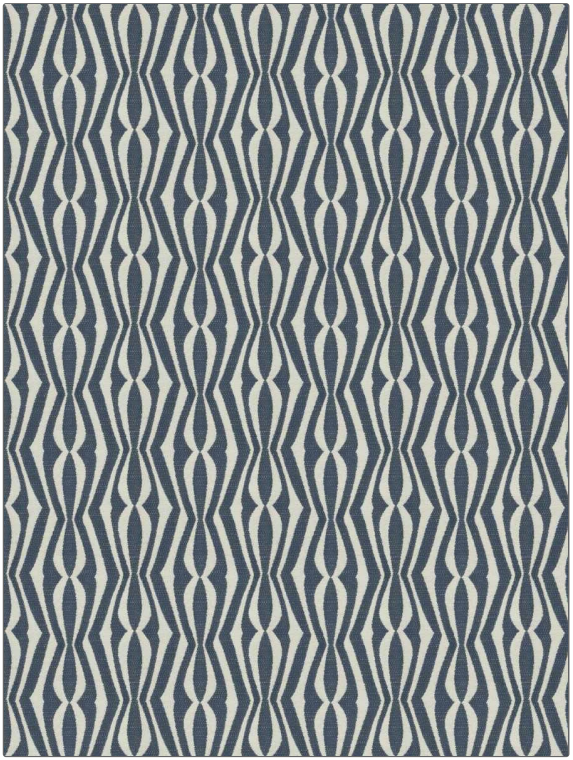

PATTERN Marina Bay
COLOR 01

BRAND	APPLICATION
Fabricut	Fabric
USES	CATEGORIES
Upholstery	Bella - Dura, Outdoor, Easy To Clean, Wovens
COLORS	DESIGN TYPES
Blue	Geometric, Lattice / Fretwork, Contemporary / Modern
SCALE	RAILROADED
Medium	Not Railroaded

WIDTH	FINISH	VERTICAL REPEAT	HORIZONTAL REPEAT
53.00 in (134.62 cm)	Soil & Stain Repellent Finish	6.00 in (15.24 cm)	13.25 in (33.66 cm)
CONTENT	BACKING	FIRE CODES	DOUBLE RUBS
73% Polyester, 27% Olefin		UFAC Class I / NFPA 260	Exceeds 100,000 Double Rubs (Wyzenbeek Method)
PRODUCT NUMBER	COUNTRY	CLEANING CODES	
7375001	USA	WS	