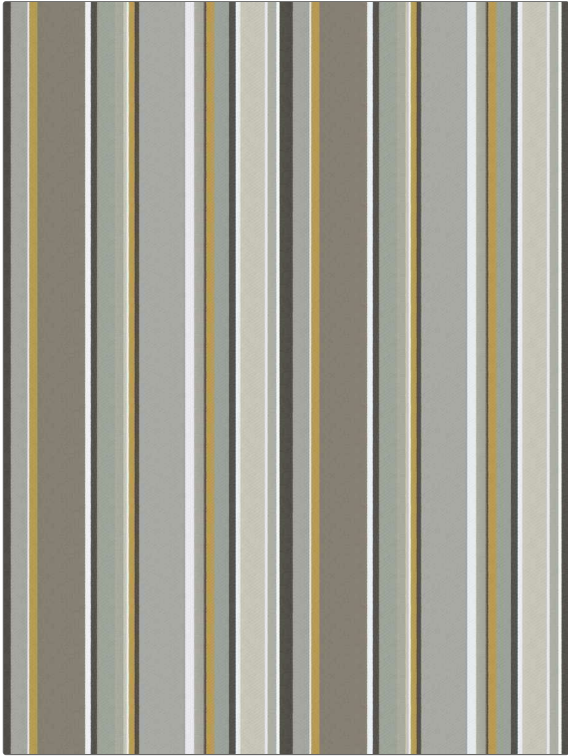

**PATTERN** Boardwalk Stripe  
**COLOR** Driftwood

<b>BRAND</b>	<b>APPLICATION</b>
Fabricut	Fabric
<b>USES</b>	<b>CATEGORIES</b>
Upholstery	Bella - Dura, Outdoor, Easy To Clean, Wovens
<b>BOOK</b>	<b>COLORS</b>
Bella Dura Modern (2 Books) Beach	Black, Brown
<b>DESIGN TYPES</b>	<b>SCALE</b>
Stripes	Medium
<b>DIRECTION SHOWN</b>	
Railroaded	

<b>WIDTH</b>	<b>FINISH</b>	<b>VERTICAL REPEAT</b>	<b>HORIZONTAL REPEAT</b>
54.00 in (137.16 cm)	Soil & Stain Repellent Finish	13.50 in (34.29 cm)	0.00 in (0.00 cm)
<b>CONTENT</b>	<b>BACKING</b>	<b>FIRE CODES</b>	<b>DOUBLE RUBS</b>
100% High UV Polyester	100% Latex Backing	Does Not Contain FR Chemicals, UFAC Class I / NFPA 260	Exceeds 50,000 Double Rubs (Wyzenbeek Method)
<b>PRODUCT NUMBER</b>	<b>DATE BOOKED</b>	<b>COUNTRY</b>	<b>CLEANING CODES</b>
7403001	04/2023	USA	WS

**ADDITIONAL PRODUCT NOTES**

Soil & Stain Repellent Finish, Pfas-Free, Bella Dura Home, Easy To Clean Finish, 1,000 Hours Light Fastness, Indoor / Outdoor, Ca Tb 117-2013, 100% Latex Backing, Shown Railroaded, Exclusive Pattern