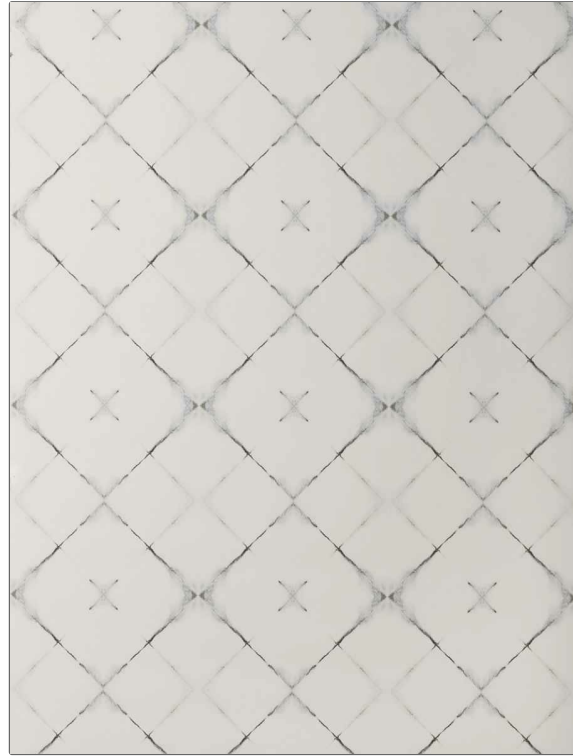

# FABRICUT® Wallcovering Product Details

**PATTERN** 50189W Janik  
**COLOR** Twilight 01

**BRAND**

**Fabricut**

**APPLICATION**

**Wallcovering**

**CATEGORIES**

**Non - Woven, Wallpaper, En 15102, Prints**

**COLORS**

**Grey**

**DESIGN TYPES**

**Geometric / Abstract, Lattice / Fretwork, Print Pattern, Contemporary / Modern, Abstract**

**SCALE**

**Medium**

**WIDTH**

**20.50 in (52.07 cm)**

**VERTICAL REPEAT**

**7.00 in (17.78 cm)**

**HORIZONTAL REPEAT**

**20.50 in (52.07 cm)**

**CONTENT**

**76% Cellulose, 24% Polyester**

**BACKING**

**Pretrimmed**