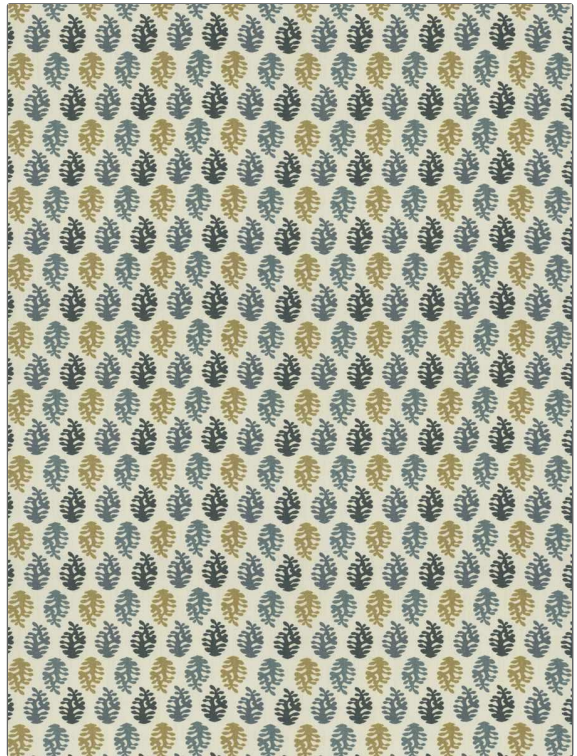

PATTERN	Kilauea
COLOR	Atlantis
BRAND	APPLICATION
Fabricut	Fabric
USES	CATEGORIES
Bedding, Drapery, Multipurpose	Prints
BOOK	COLORS
Natural Layers (4 Books) Horizon	Blue, Navy, Aqua / Teal
DESIGN TYPES	SCALE
Paisley, Print Pattern	Small
DIRECTION SHOWN	
Up the Bolt	

WIDTH	VERTICAL REPEAT	HORIZONTAL REPEAT	CONTENT
54.00 in (137.16 cm)	12.87 in (32.69 cm)	13.75 in (34.92 cm)	100% Cotton
BACKING	FIRE CODES	DOUBLE RUBS	PRODUCT NUMBER
	UFAC Class I	Exceeds 12,000 Double Rubs (Wyzenbeek Method)	8071103
DATE BOOKED	COUNTRY	CLEANING CODES	
07/2022	India	S	