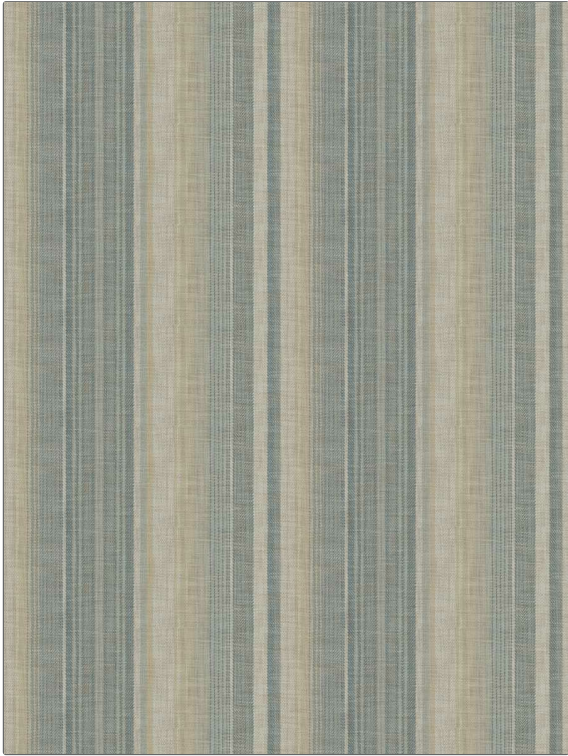

**PATTERN** Wildfire  
**COLOR** Sea Breeze

<b>BRAND</b>	<b>APPLICATION</b>
Fabricut	Fabric
<b>USES</b>	<b>CATEGORIES</b>
Bedding, Drapery, Multipurpose, Upholstery	Wovens
<b>BOOK</b>	<b>COLORS</b>
Avalon Lane	Aqua / Teal
<b>DESIGN TYPES</b>	<b>SCALE</b>
Stripes	Large
<b>DIRECTION SHOWN</b>	
Up the Bolt	

<b>WIDTH</b>	<b>VERTICAL REPEAT</b>	<b>HORIZONTAL REPEAT</b>	<b>CONTENT</b>
54.00 in (137.16 cm)	0.00 in (0.00 cm)	13.50 in (34.29 cm)	100% Polyester
<b>BACKING</b>	<b>DOUBLE RUBS</b>	<b>PRODUCT NUMBER</b>	<b>DATE BOOKED</b>
	Exceeds 33,000 Double Rubs (Wyzenbeek Method)	8102402	11/2022
<b>COUNTRY</b>	<b>CLEANING CODES</b>		
India	S		