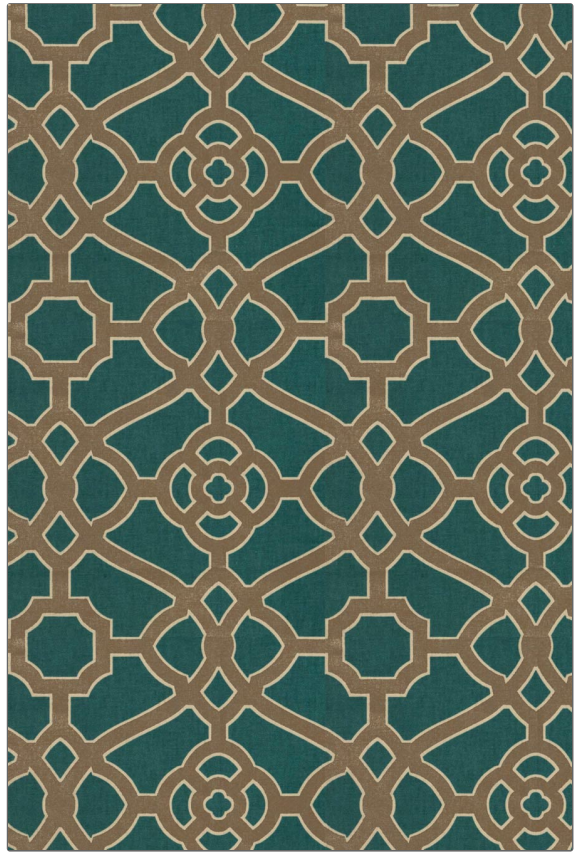

PATTERN Drama Lattice
COLOR Dusk

BRAND	APPLICATION
Fabricut	Fabric
USES	CATEGORIES
Bedding, Drapery, Multipurpose	Prints
COLORS	DESIGN TYPES
Metallic, Aqua / Teal	Lattice / Fretwork, Print Pattern
SCALE	DIRECTION SHOWN
Large	Up the Bolt

WIDTH	FINISH	VERTICAL REPEAT	HORIZONTAL REPEAT
54.00 in (137.16 cm)	Soil & Stain Repellent Finish	13.50 in (34.29 cm)	13.50 in (34.29 cm)
CONTENT	BACKING	FIRE CODES	DOUBLE RUBS
100% Cotton		UFAC Class I	Exceeds 15,000 Double Rubs (Wyzenbeek Method)
PRODUCT NUMBER	COUNTRY	CLEANING CODES	
8647201	Finished In USA	S	