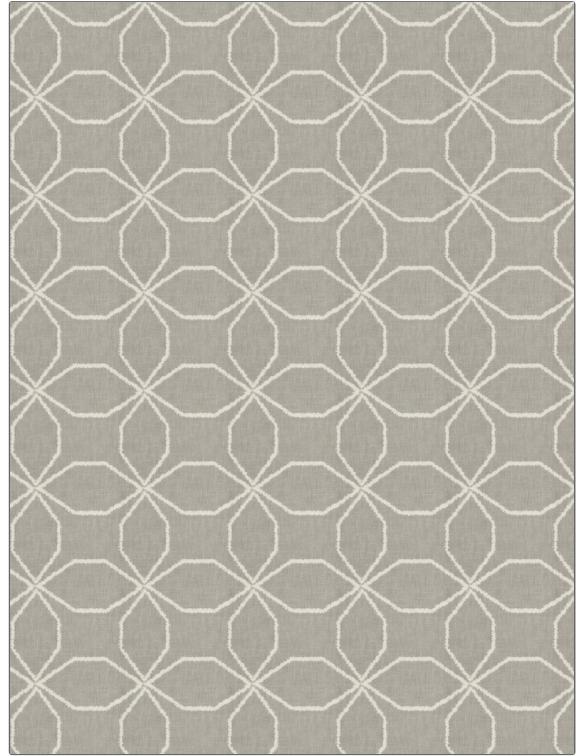

PATTERN Gif
COLOR Grey

BRAND	APPLICATION
Fabricut	Fabric
USES	CATEGORIES
Bedding, Drapery	Crewels / Embroideries
COLORS	DESIGN TYPES
Grey	Embroidery, Geometric, Lattice / Fretwork, Contemporary / Modern
SCALE	RAILROADED
Medium	Not Railroaded

WIDTH	VERTICAL REPEAT	HORIZONTAL REPEAT	CONTENT
51.00 in (129.54 cm)	4.50 in (11.43 cm)	5.12 in (13.00 cm)	Embroidery: 100% Polyester, Base: 60% Polyester, 30% Cotton, 10% Linen
BACKING	PRODUCT NUMBER	COUNTRY	CLEANING CODES
	8951402	India	S