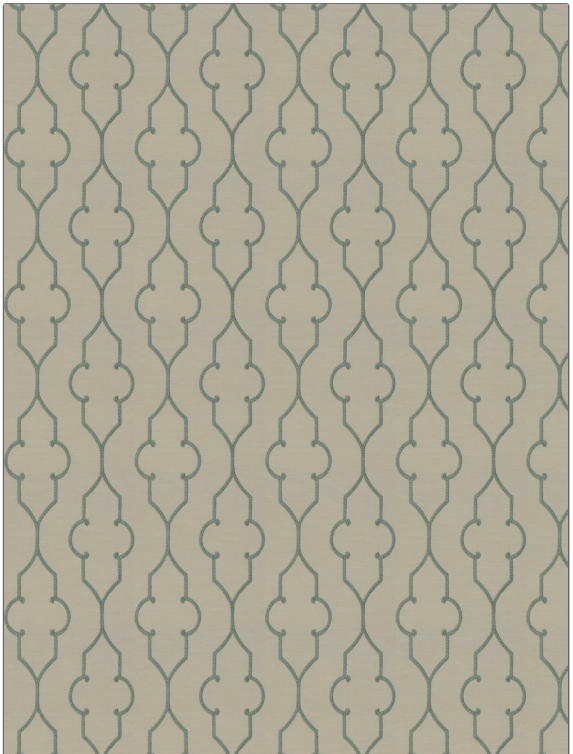

**PATTERN** Sev Lattice  
**COLOR** Jade

**BRAND** Fabricut  
**APPLICATION** Fabric

**USES** Bedding, Drapery  
**CATEGORIES** Crewels / Embroideries

**COLORS** Aqua / Teal  
**DESIGN TYPES** Embroidery, Lattice / Fretwork

**SCALE** Medium  
**DIRECTION SHOWN** Up the Bolt

WIDTH	VERTICAL REPEAT	HORIZONTAL REPEAT	CONTENT
50.00 in (127.00 cm)	7.62 in (19.35 cm)	6.25 in (15.88 cm)	<b>Embroidery: 100% Viscose, Base: 100% Cotton</b>
BACKING	PRODUCT NUMBER	COUNTRY	CLEANING CODES
	9059404	India	S