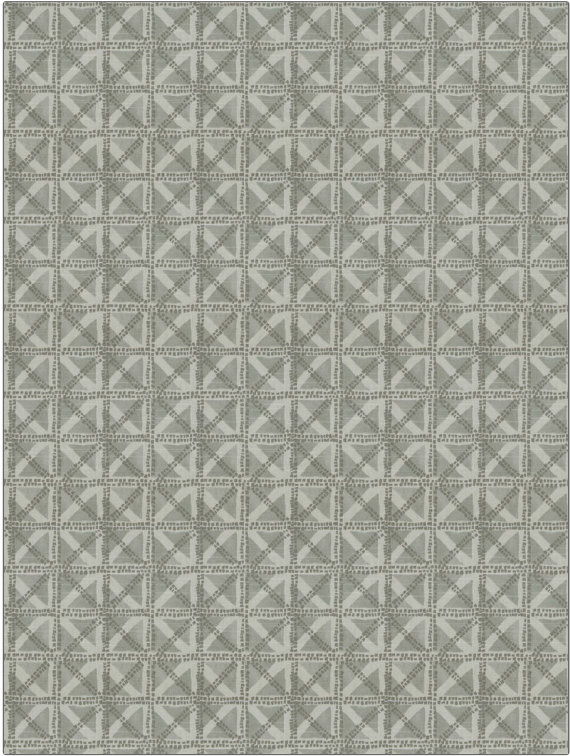

PATTERN Achromatic
COLOR Fossil

BRAND
Fabricut

APPLICATION
Fabric

USES
Bedding, Drapery, Multipurpose

CATEGORIES
Prints

BOOK
Modern Nuances Vol. III (6 Books) Marble

COLORS
Grey

DESIGN TYPES
Lattice / Fretwork, Print Pattern

SCALE
Medium

DIRECTION SHOWN
Up the Bolt

WIDTH	FINISH	VERTICAL REPEAT	HORIZONTAL REPEAT
54.00 in (137.16 cm)	Soil & Stain Repellent Finish	8.37 in (21.26 cm)	4.50 in (11.43 cm)
CONTENT	BACKING	FIRE CODES	DOUBLE RUBS
100% Cotton		UFAC Class I	Exceeds 15,000 Double Rubs (Wyzenbeek Method)
PRODUCT NUMBER	DATE BOOKED	COUNTRY	CLEANING CODES
9130203	02/2018	USA	S