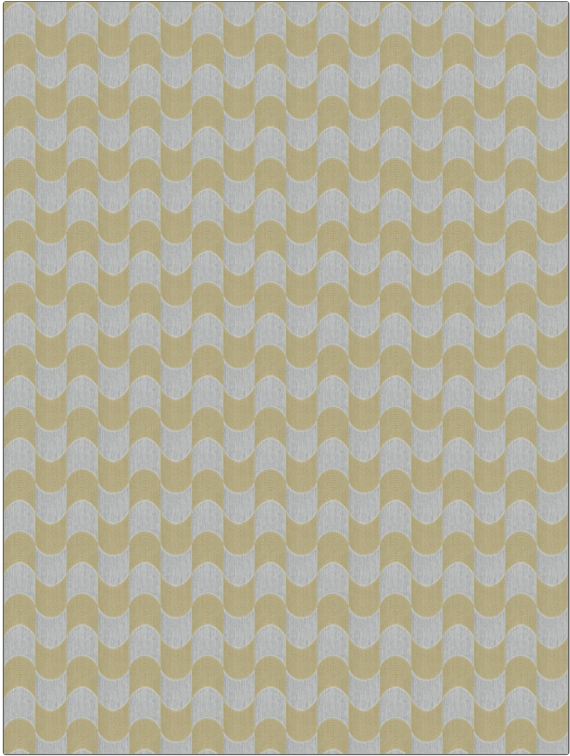

PATTERN Janah
COLOR Mocha

BRAND
Fabricut

APPLICATION
Fabric

USES
Drapery

CATEGORIES
Wide Width, NFPA 701 FR, Sheer

COLORS
Linen

DESIGN TYPES
Geometric, Contemporary / Modern

DIRECTION SHOWN
Railroaded

WIDTH	VERTICAL REPEAT	HORIZONTAL REPEAT	CONTENT
118.00 in (299.72 cm)	3.00 in (7.62 cm)	3.00 in (7.62 cm)	100% Polyester
BACKING	FIRE CODES	PRODUCT NUMBER	COUNTRY
	Passes "NFPA 701" 2010	9133805	Turkey
CLEANING CODES			
S			

ADDITIONAL PRODUCT NOTES

Shown Railroaded