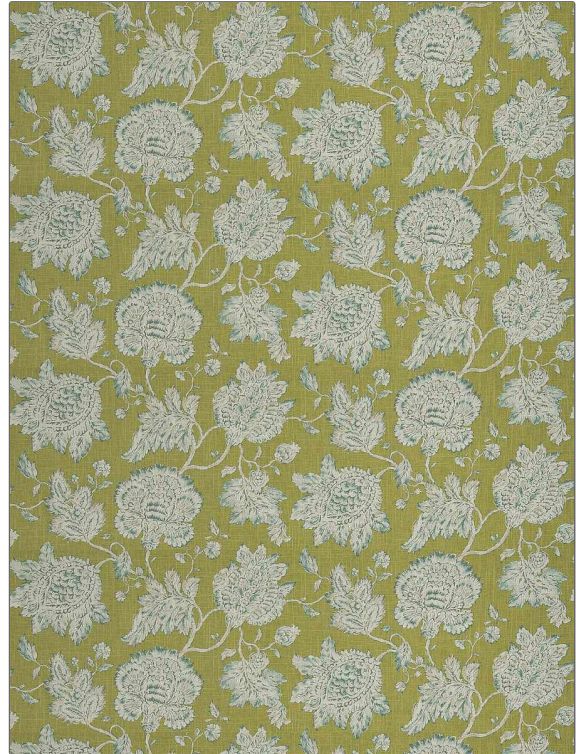

<b>PATTERN</b>	<b>Classicism</b>
<b>COLOR</b>	<b>Grass</b>
<b>BRAND</b>	<b>APPLICATION</b>
<b>Fabricut</b>	<b>Fabric</b>
<b>USES</b>	<b>CATEGORIES</b>
<b>Bedding, Drapery, Multipurpose, Upholstery</b>	<b>Prints</b>
<b>BOOK</b>	<b>COLORS</b>
<b>Chromatics Vol. XXVI (4 Books) Succulent</b>	<b>Green, Aqua / Teal</b>
<b>DESIGN TYPES</b>	<b>SCALE</b>
<b>Floral, Print Pattern</b>	<b>Large</b>
<b>RAILROADED</b>	
<b>Not Railroaded</b>	

<b>WIDTH</b>	<b>FINISH</b>	<b>VERTICAL REPEAT</b>	<b>HORIZONTAL REPEAT</b>
<b>54.00 in (137.16 cm)</b>	<b>Soil &amp; Stain Repellent Finish</b>	<b>17.75 in (45.08 cm)</b>	<b>27.00 in (68.58 cm)</b>
<b>CONTENT</b>	<b>BACKING</b>	<b>FIRE CODES</b>	<b>DOUBLE RUBS</b>
<b>55% Linen, 45% Rayon</b>		<b>UFAC Class I</b>	<b>Exceeds 15,000 Double Rubs (Wyzenbeek Method)</b>
<b>PRODUCT NUMBER</b>	<b>DATE BOOKED</b>	<b>COUNTRY</b>	<b>CLEANING CODES</b>
<b>9789001</b>	<b>02/2019</b>	<b>Printed In USA</b>	<b>S</b>