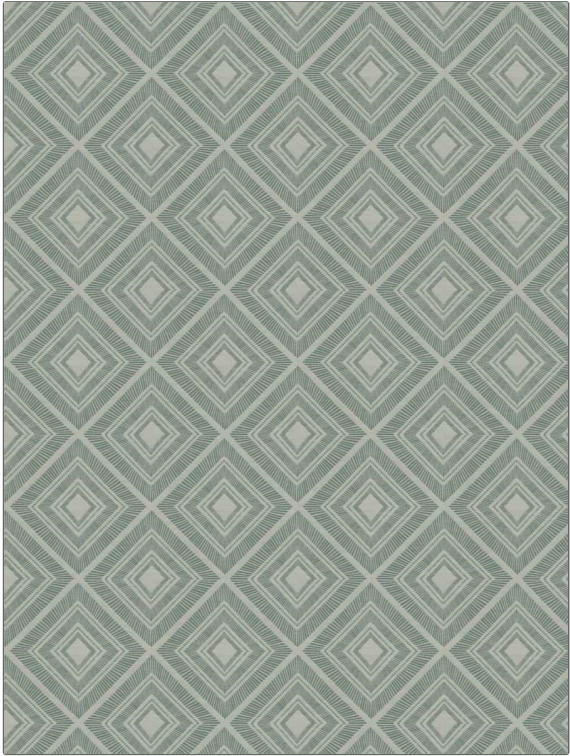

PATTERN **Hammock Diamond**
COLOR **Seafoam**

BRAND	APPLICATION
Fabricut	Fabric
USES	CATEGORIES
Bedding, Drapery	Wovens, Faux Silk
BOOK	COLORS
Luxe Nuances (4 Books) Sapphire Forest	Aqua / Teal
DESIGN TYPES	SCALE
Diamond	Medium
DIRECTION SHOWN	
Up the Bolt	

WIDTH	VERTICAL REPEAT	HORIZONTAL REPEAT	CONTENT
56.00 in (142.24 cm)	7.00 in (17.78 cm)	7.00 in (17.78 cm)	56% Polyester, 44% Cotton
BACKING	PRODUCT NUMBER	DATE BOOKED	COUNTRY
	9798503	02/2019	Turkey
CLEANING CODES			
S			