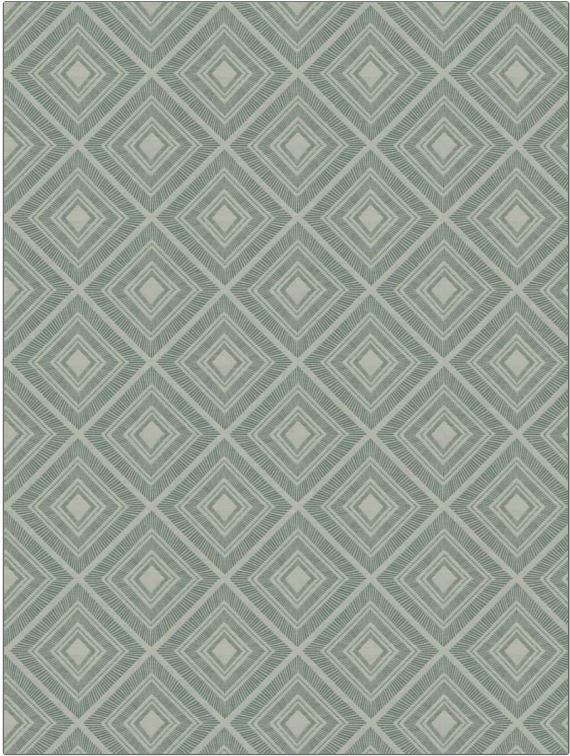

PATTERN **Hammock Diamond**
COLOR **03**

BRAND	APPLICATION
Fabricut	Fabric
USES	CATEGORIES
Bedding, Drapery	Wovens, Faux Silk
COLORS	DESIGN TYPES
Aqua / Teal	Diamond
SCALE	DIRECTION SHOWN
Medium	Up the Bolt

WIDTH	VERTICAL REPEAT	HORIZONTAL REPEAT	CONTENT
56.00 in (142.24 cm)	7.00 in (17.78 cm)	7.00 in (17.78 cm)	56% Polyester, 44% Cotton
BACKING	PRODUCT NUMBER	COUNTRY	CLEANING CODES
	9798603	Turkey	S