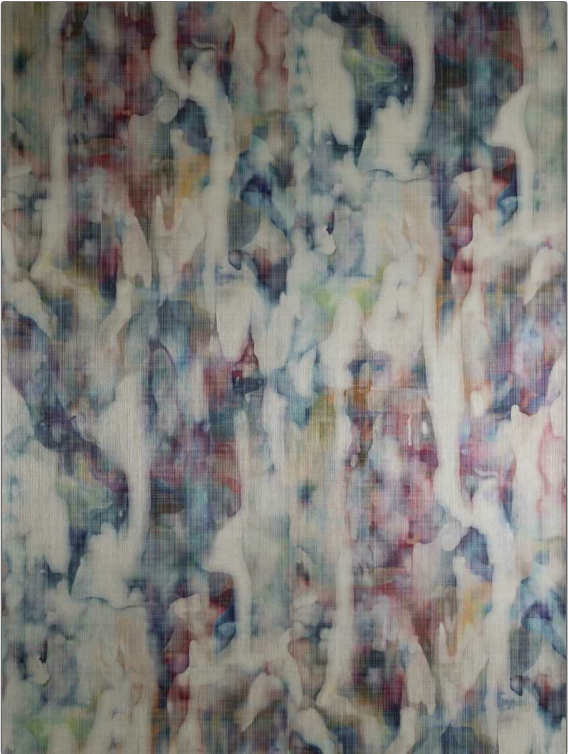

Wallcovering Product Details

PATTERN Phi Beach-WP
COLOR Abalone

BRAND	APPLICATION
S. Harris	Wallcovering
CATEGORIES	BOOK
Non - Woven, Prints	Chroma S24
COLORS	DESIGN TYPES
Multi-Color	Texture Printed

WIDTH	VERTICAL REPEAT	HORIZONTAL REPEAT	CONTENT
39.00 in (99.06 cm)	58.00 in (147.32 cm)	39.00 in (99.06 cm)	Face: 100% Polyester, Backing: 100% Nonwoven
BACKING	PRODUCT NUMBER	DATE BOOKED	COUNTRY
Untrimmed, Strippable, Nonwoven Backing	1845501	01/2024	Italy

ADDITIONAL PRODUCT NOTES

Untrimmed, Strippable, Nonwoven Backing, Paste The Wall, Straight / Side Match, Exclusive Pattern