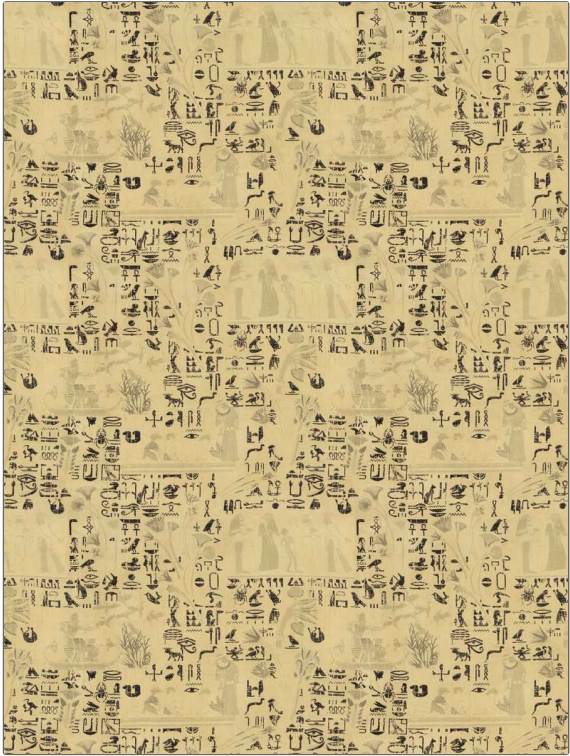

# Fabric Product Details

**PATTERN** Hieroglyphs  
**COLOR** Papyri

<b>BRAND</b>	<b>APPLICATION</b>
S. Harris	Fabric
<b>USES</b>	<b>CATEGORIES</b>
Bedding, Drapery, Multipurpose	Faux Silk
<b>BOOK</b>	<b>COLORS</b>
East West	Black, Gold
<b>DESIGN TYPES</b>	<b>SCALE</b>
Global / Ethnic, Novelty	Large
<b>RAILOADED</b>	
Not Railroaded	

<b>WIDTH</b>	<b>VERTICAL REPEAT</b>	<b>HORIZONTAL REPEAT</b>	<b>CONTENT</b>
55.00 in (139.70 cm)	25.25 in (64.14 cm)	27.50 in (69.85 cm)	85% Viscose, 15% Sisal
<b>BACKING</b>	<b>PRODUCT NUMBER</b>	<b>DATE BOOKED</b>	<b>COUNTRY</b>
	1996401	09/2023	Italy
<b>CLEANING CODES</b>			
S			