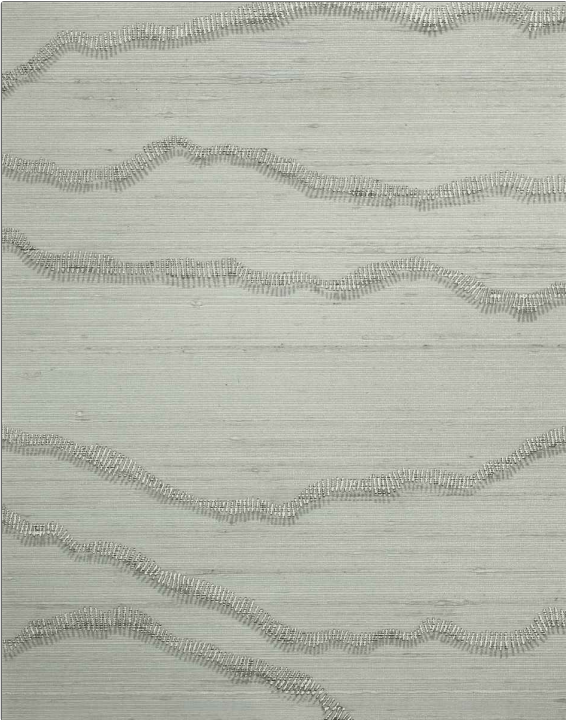

Wallcovering Product Details

PATTERN Anjali WC
COLOR Fog

BRAND S. Harris
APPLICATION Wallcovering

CATEGORIES ASTM-E84, En 15102, String / Textile, Prints
BOOK Silk Wallcovering

COLORS Grey, Blue, Metallic, Aqua / Teal
DESIGN TYPES Novelty, Contemporary / Modern, Texture Raised, Abstract

SCALE Medium

WIDTH	VERTICAL REPEAT	HORIZONTAL REPEAT	CONTENT
43.00 in (109.22 cm)	25.20 in (64.01 cm)	43.00 in (109.22 cm)	Face: 80% Silk, 20% Recycled Poly, Backing: 70% Wood Pulp, 30% Recycled Poly
BACKING	FIRE CODES	PRODUCT NUMBER	DATE BOOKED
Strippable, Pretrimmed	Ce Mark Certified, Passes ASTM E-84 Class A Or 1, Passes EN15102 Class B-S1, Do	2004004	05/2024
COUNTRY			
Netherlands			