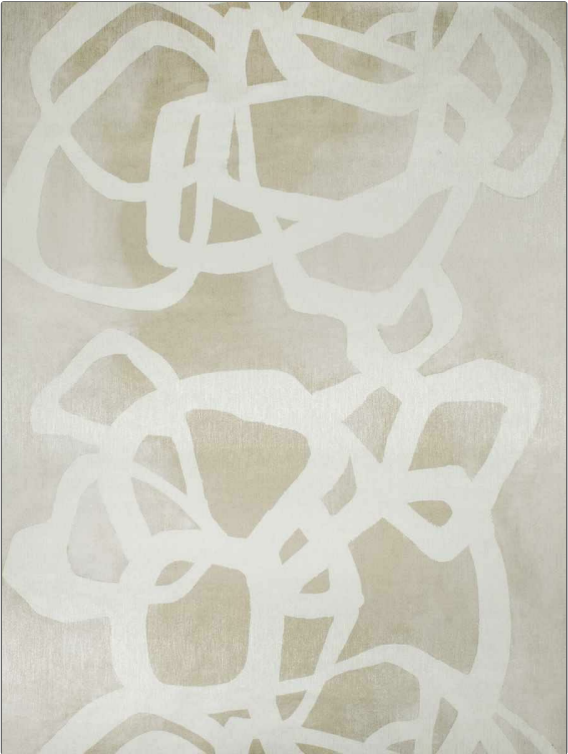

# Wallcovering Product Details

**PATTERN** Abstraction-WP  
**COLOR** Sand

**BRAND** S. Harris  
**APPLICATION** Wallcovering

**CATEGORIES** Textures, Wallpaper, Prints  
**BOOK** Paradigm

**COLORS** Taupe / Tan  
**DESIGN TYPES** Print Pattern, Contemporary / Modern, Texture Raised, Abstract

<b>WIDTH</b>	<b>VERTICAL REPEAT</b>	<b>HORIZONTAL REPEAT</b>	<b>CONTENT</b>
39.00 in (99.06 cm)	49.00 in (124.46 cm)	39.00 in (99.06 cm)	Face: 100% Polyester, Backing: 60% Cellulose, 40% Polyester
<b>BACKING</b>	<b>FIRE CODES</b>	<b>PRODUCT NUMBER</b>	<b>DATE BOOKED</b>
Strippable, Pretrimmed	Passes ASTM-E84, Passes ASTM-E84, Ce Mark Certified	2010102	03/2024
<b>COUNTRY</b>			
Italy			

**ADDITIONAL PRODUCT NOTES**  
 Strippable, Pretrimmed, Paste The Wall, Ce Mark Certified, Half Drop Repeat, Unpasted, Exclusive Pattern