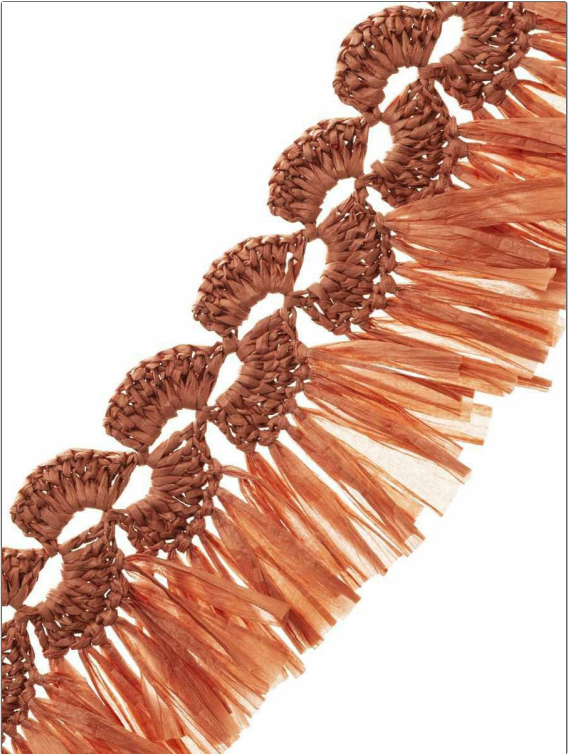

Trimming Product Details

PATTERN Cecile
COLOR Rosewood

BRAND S. Harris
APPLICATION Trimming

USES Bedding, Window, Accessories, Furniture
CATEGORIES Bullion / Furniture Fringe

BOOK Novelty Elements
COLORS Pink

DESIGN TYPES Global / Ethnic, Novelty, Texture Plain, Handcrafted

VERTICAL REPEAT	HORIZONTAL REPEAT	CONTENT	PRODUCT NUMBER
0.00 in (0.00 cm)	0.00 in (0.00 cm)	100% Faux Raffia	6050603
DATE BOOKED	COUNTRY		
11/2023	Egypt		

ADDITIONAL PRODUCT NOTES
 Exclusive Pattern, Furniture Fringe, Variations In Color May Occur, From Lot To Lot., Not Guaranteed For Precise, Color Matching. Cutting, From Stock Is Recommended., Header Width: 2.25 In, Total Length: 5.00 In