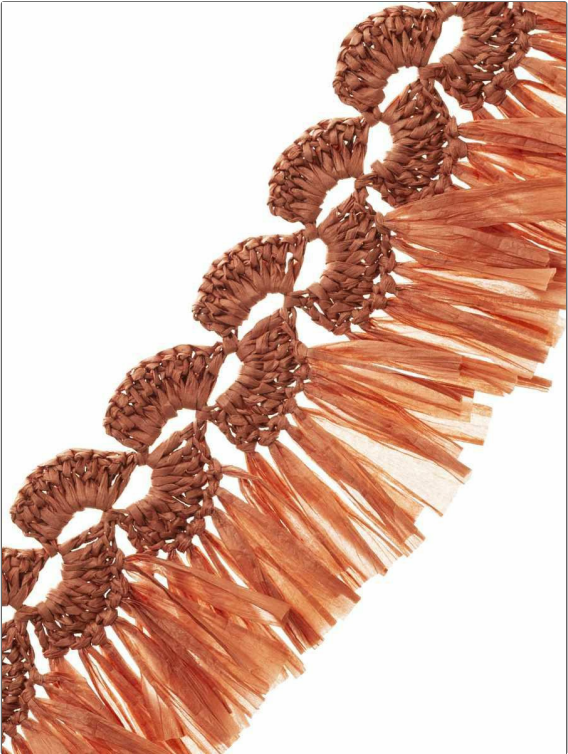

# Trimming Product Details

**PATTERN** Cecile  
**COLOR** Rosewood

**BRAND** S. Harris  
**APPLICATION** Trimming

**USES** Bedding, Window, Accessories, Furniture  
**CATEGORIES** Bullion / Furniture Fringe

**BOOK** Novelty Elements  
**COLORS** Pink

**DESIGN TYPES** Global / Ethnic, Novelty, Texture Plain, Handcrafted

VERTICAL REPEAT	HORIZONTAL REPEAT	CONTENT	PRODUCT NUMBER
0.00 in (0.00 cm)	0.00 in (0.00 cm)	100% Faux Raffia	6050603
DATE BOOKED	COUNTRY		
11/2023	Egypt		

**ADDITIONAL PRODUCT NOTES**  
 Exclusive Pattern, Furniture Fringe, Variations In Color May Occur, From Lot To Lot., Not Guaranteed For Precise, Color Matching. Cutting, From Stock Is Recommended., Header Width: 2.25 In, Total Length: 5.00 In