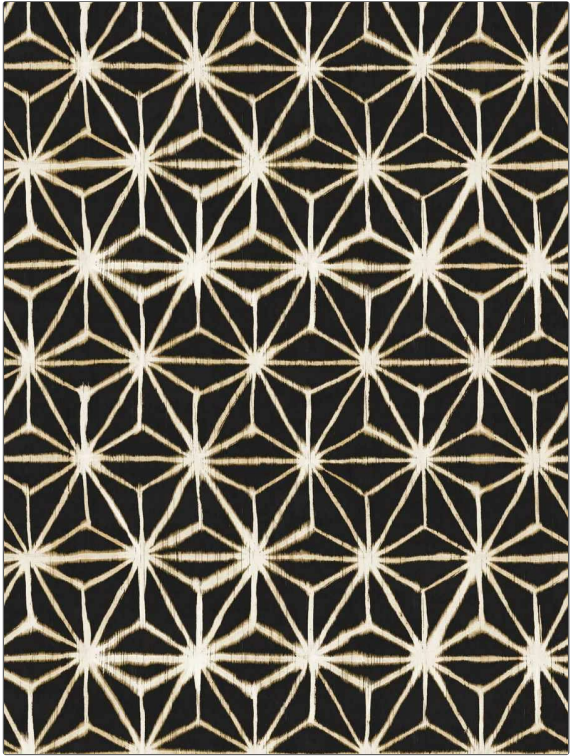

Wallcovering Product Details

PATTERN 14136W Lonsdale
COLOR Irish CREAM-01

BRAND	APPLICATION
S. Harris	Wallcovering
CATEGORIES	BOOK
String / Textile, Digital, Prints	Elegant Universe
COLORS	DESIGN TYPES
Brown, Beige	Geometric / Abstract, Global / Ethnic, Asian / Chinoiserie, Contemporary / Modern
SCALE	
Large	

WIDTH	VERTICAL REPEAT	HORIZONTAL REPEAT	CONTENT
28.30 in (71.88 cm)	19.70 in (50.04 cm)	28.30 in (71.88 cm)	Face: 100% Linen, Backing: 100% Paper
BACKING	PRODUCT NUMBER	DATE BOOKED	COUNTRY
Pretrimmed	6116301	05/2021	Austria