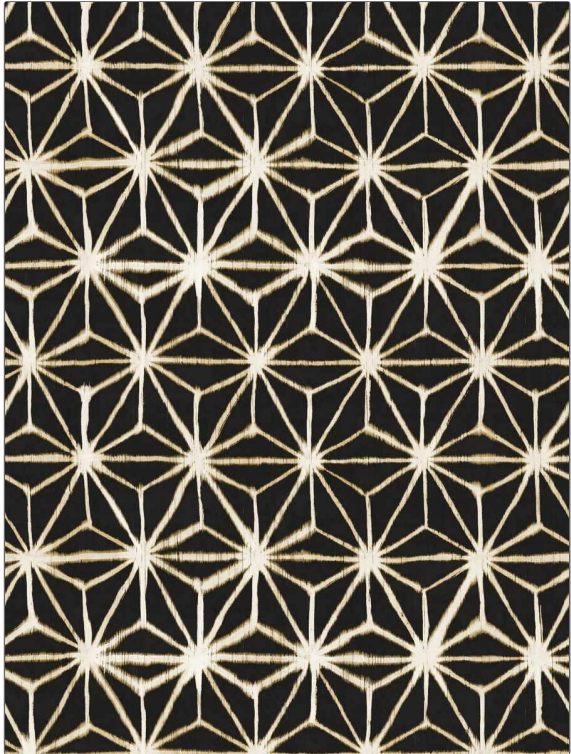

Wallcovering Product Details

PATTERN 14136W Lonsdale
COLOR 501

BRAND	APPLICATION
S. Harris	Wallcovering
CATEGORIES	COLORS
String / Textile, Digital, Prints	Brown, Beige
DESIGN TYPES	SCALE
Geometric / Abstract, Global / Ethnic, Asian / Chinoiserie, Contemporary / Modern	Large

WIDTH	VERTICAL REPEAT	HORIZONTAL REPEAT	CONTENT
28.30 in (71.88 cm)	19.70 in (50.04 cm)	28.30 in (71.88 cm)	Face: 100% Linen, Backing: 100% Paper
BACKING	PRODUCT NUMBER	COUNTRY	
Pretrimmed	6116401	Austria	