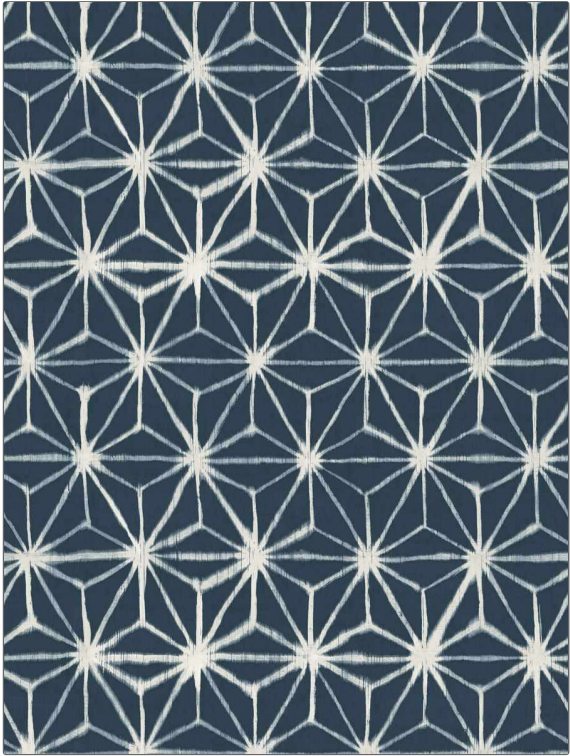

Wallcovering Product Details

PATTERN 14136W Lonsdale
COLOR 502

BRAND S. Harris
APPLICATION Wallcovering

CATEGORIES String / Textile, Digital, Prints
COLORS Blue, Off White / Ivory

DESIGN TYPES Geometric / Abstract, Global / Ethnic, Asian / Chinoiserie, Contemporary / Modern
SCALE Large

WIDTH 28.30 in (71.88 cm)	VERTICAL REPEAT 19.70 in (50.04 cm)	HORIZONTAL REPEAT 28.30 in (71.88 cm)	CONTENT Face: 100% Linen, Backing: 100% Paper
BACKING Pretrimmed	PRODUCT NUMBER 6116402	COUNTRY Austria	