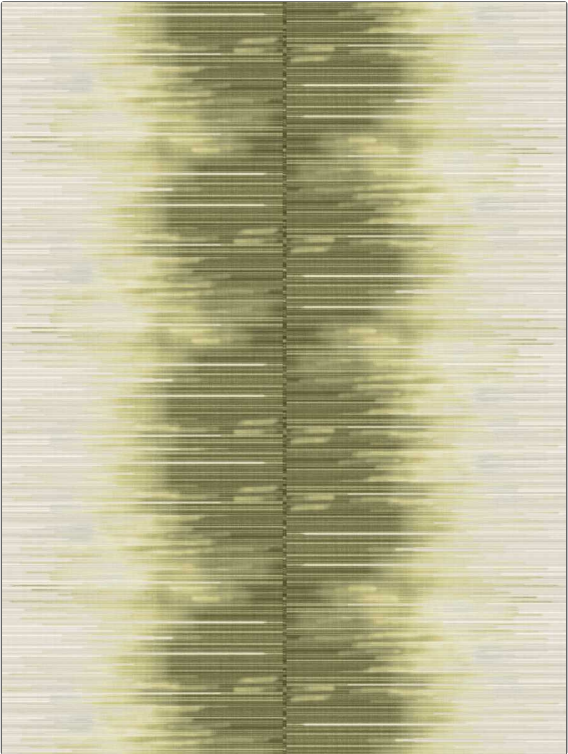

Wallcovering Product Details

PATTERN 14137W Lehmann
COLOR 501

BRAND	APPLICATION
S. Harris	Wallcovering
CATEGORIES	COLORS
Grasscloths, Digital, Prints	Beige, Green, Light Green
DESIGN TYPES	SCALE
Stripes, Contemporary / Modern	Large

WIDTH	VERTICAL REPEAT	HORIZONTAL REPEAT	CONTENT
34.60 in (87.88 cm)	27.50 in (69.85 cm)	34.60 in (87.88 cm)	Face: 85% Sisal, 15% Cotton, Backing: 100% Paper
BACKING	PRODUCT NUMBER	COUNTRY	
Pretrimmed	6116701	Austria	