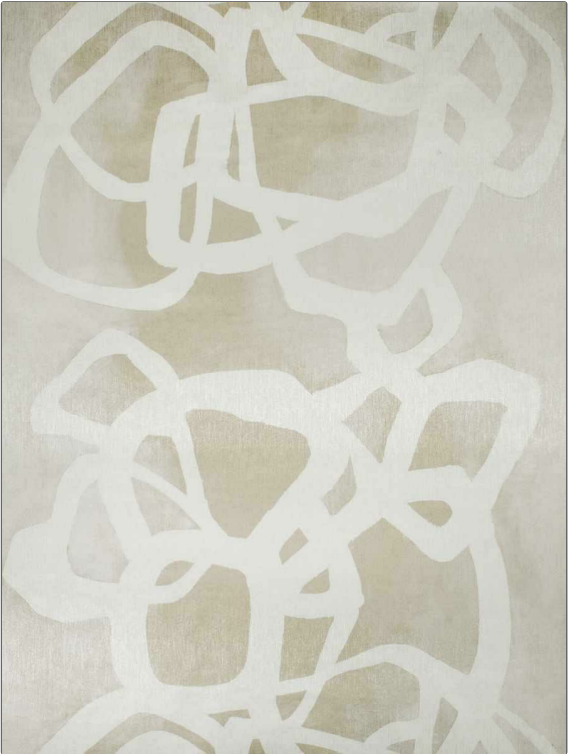

# Wallcovering Product Details

**PATTERN** 14018W Abstraction  
**COLOR** Sand 04

<b>BRAND</b>	<b>APPLICATION</b>
S. Harris	Wallcovering
<b>CATEGORIES</b>	<b>BOOK</b>
Textures, Wallpaper, Prints	Habitat Wallcovering
<b>COLORS</b>	<b>DESIGN TYPES</b>
Taupe / Tan	Print Pattern, Contemporary / Modern, Texture Raised, Abstract

<b>WIDTH</b>	<b>VERTICAL REPEAT</b>	<b>HORIZONTAL REPEAT</b>	<b>CONTENT</b>
39.00 in (99.06 cm)	49.00 in (124.46 cm)	39.00 in (99.06 cm)	Face: 100% Polyester, Backing: 60% Cellulose, 40% Polyester
<b>BACKING</b>	<b>FIRE CODES</b>	<b>PRODUCT NUMBER</b>	<b>DATE BOOKED</b>
Strippable, Pretrimmed	Ce Mark Certified	7545504	09/2016
<b>COUNTRY</b>			
Italy			

**ADDITIONAL PRODUCT NOTES**  
 Strippable, Pretrimmed, Paste The Wall, Ce Mark Certified, Straight / Side Match, Unpasted, Exclusive Pattern