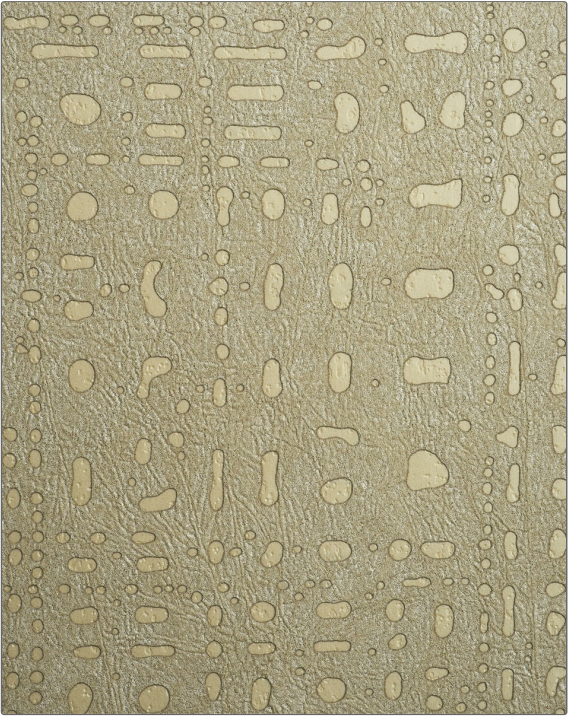

# Wallcovering Product Details

**PATTERN** 14051W Shambala  
**COLOR** Yarrow 03

<b>BRAND</b>	<b>APPLICATION</b>
S. Harris	Wallcovering
<b>CATEGORIES</b>	<b>COLORS</b>
Textures, ASTM-E84, Wallpaper	Metallic, Gold
<b>DESIGN TYPES</b>	<b>SCALE</b>
Tone On Tone / Strie, Contemporary / Modern, Texture Raised, Abstract, Dots / Circles	Small

<b>WIDTH</b>	<b>VERTICAL REPEAT</b>	<b>HORIZONTAL REPEAT</b>	<b>CONTENT</b>
54.00 in (137.16 cm)	0.00 in (0.00 cm)	0.00 in (0.00 cm)	Face: 60% Wood Pulp, 40% Polyester, Backing 70% Wood Pulp 30% Polyester
<b>BACKING</b>	<b>FIRE CODES</b>	<b>PRODUCT NUMBER</b>	<b>COUNTRY</b>
Pretrimmed	Passes ASTM-E84, Ce Mark Certified	9976003	Netherlands

**ADDITIONAL PRODUCT NOTES**

Pretrimmed, Paste The Wall, Ce Mark Certified, Random Match, Nonwoven Paper, Peelable, Unpasted