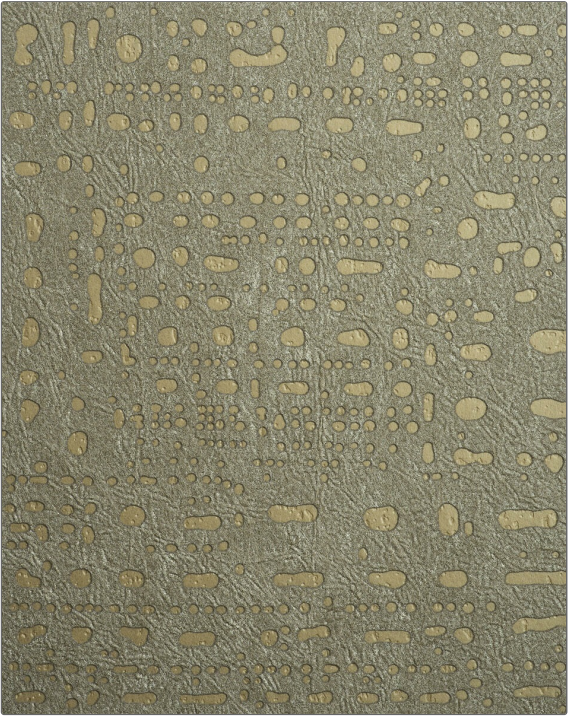

# Wallcovering Product Details

**PATTERN** 14051W Shambala  
**COLOR** Vintage 08

<b>BRAND</b>	<b>APPLICATION</b>
S. Harris	Wallcovering
<b>CATEGORIES</b>	<b>COLORS</b>
Textures, ASTM-E84, Wallpaper	Brown, Metallic
<b>DESIGN TYPES</b>	<b>SCALE</b>
Tone On Tone / Strie, Contemporary / Modern, Texture Raised, Abstract, Dots / Circles	Small

<b>WIDTH</b>	<b>VERTICAL REPEAT</b>	<b>HORIZONTAL REPEAT</b>	<b>CONTENT</b>
54.00 in (137.16 cm)	0.00 in (0.00 cm)	0.00 in (0.00 cm)	Face: 60% Wood Pulp, 40% Polyester, Backing 70% Wood Pulp 30% Polyester
<b>BACKING</b>	<b>FIRE CODES</b>	<b>PRODUCT NUMBER</b>	<b>COUNTRY</b>
Pretrimmed	Passes ASTM-E84, Ce Mark Certified	9976008	Netherlands

**ADDITIONAL PRODUCT NOTES**

Pretrimmed, Paste The Wall, Ce Mark Certified, Random Match, Nonwoven Paper, Peelable, Unpasted