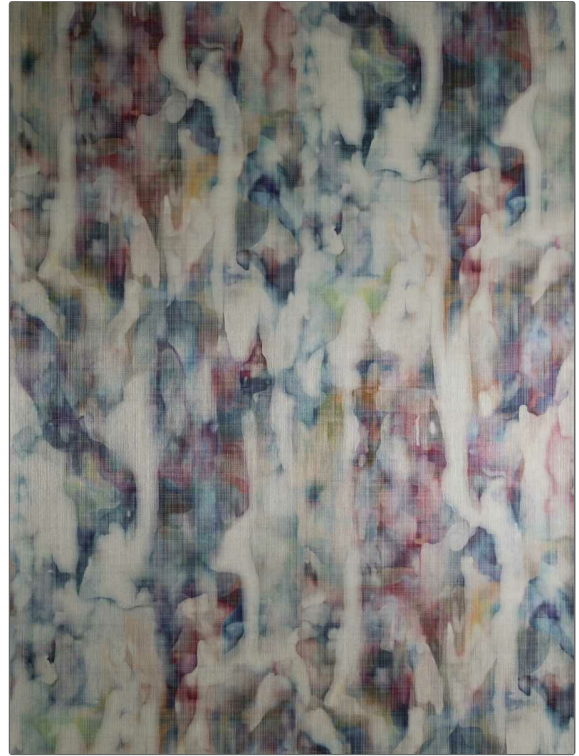

## Wallcovering Product Details

**PATTERN** 14083W Phi Beach  
**COLOR** ABALONE-01

**BRAND**

**S. Harris**

**APPLICATION**

**Wallcovering**

**CATEGORIES**

**Non - Woven, Prints**

**BOOK**

**Naturalist Wallcovering**

**COLORS**

**Multi-Color**

**DESIGN TYPES**

**Texture Printed**

**WIDTH**

**39.00 in (99.06 cm)**

**VERTICAL REPEAT**

**58.00 in (147.32 cm)**

**HORIZONTAL REPEAT**

**39.00 in (99.06 cm)**

**CONTENT**

**Face: 100% Polyester,  
Backing: 100% Nonwoven**

**BACKING**

**Untrimmed, Strippable,  
Nonwoven Backing**