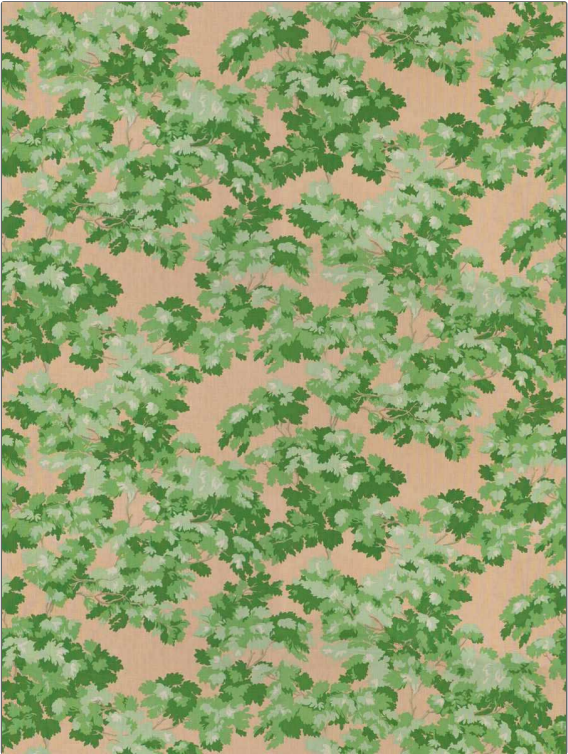

# Fabric Product Details

**PATTERN** **Treescape**  
**COLOR** **Starfish**

<b>BRAND</b>	<b>APPLICATION</b>
<b>Stroheim</b>	<b>Fabric</b>
<b>USES</b>	<b>CATEGORIES</b>
<b>Bedding, Drapery, Multipurpose, Upholstery</b>	<b>Prints, Linen</b>
<b>BOOK</b>	<b>COLORS</b>
<b>Color Vol. II Starfish / Hibiscus</b>	<b>Green, Light Green, Coral / Peach</b>
<b>DESIGN TYPES</b>	<b>SCALE</b>
<b>Leaves, Novelty, Print Pattern, Tropical / Botanical</b>	<b>Large</b>
<b>RAILROADED</b>	
<b>Not Railroaded</b>	

<b>WIDTH</b>	<b>VERTICAL REPEAT</b>	<b>HORIZONTAL REPEAT</b>	<b>CONTENT</b>
<b>54.00 in (137.16 cm)</b>	<b>36.00 in (91.44 cm)</b>	<b>27.00 in (68.58 cm)</b>	<b>100% Linen</b>
<b>BACKING</b>	<b>FIRE CODES</b>	<b>DOUBLE RUBS</b>	<b>PRODUCT NUMBER</b>
	<b>UFAC Class I / NFPA 260</b>	<b>Exceeds 30,000 Double Rubs (Wyzenbeek Method)</b>	<b>1338803</b>
<b>DATE BOOKED</b>	<b>COUNTRY</b>	<b>CLEANING CODES</b>	
<b>05/2023</b>	<b>China</b>	<b>S</b>	

**ADDITIONAL PRODUCT NOTES**  
**Ca Tb 117-2013, Half Drop Repeat, Exclusive Pattern**