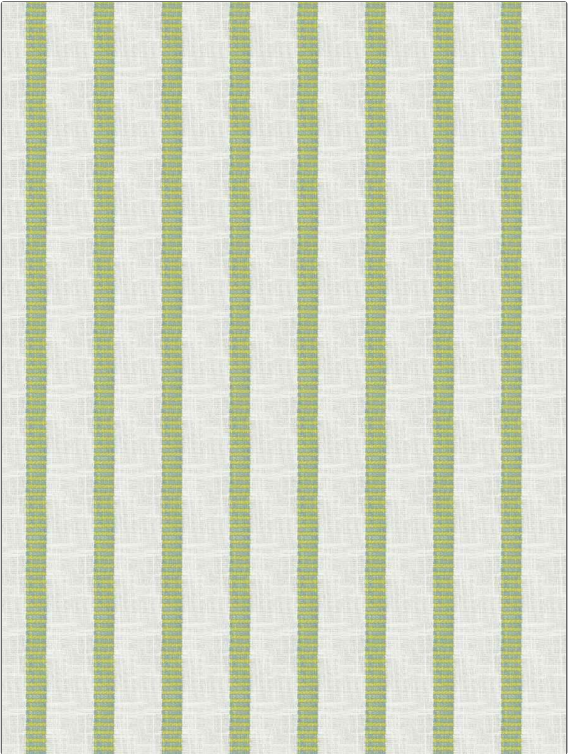

Fabric Product Details

PATTERN Rico Stripe
COLOR Aloe

BRAND	APPLICATION
Stroheim	Fabric
USES	CATEGORIES
Upholstery	Bella - Dura, Outdoor, Easy To Clean, Wovens
BOOK	COLORS
Color Indoor / Outdoor	Light Blue, Green
DESIGN TYPES	SCALE
Stripes	Small
DIRECTION SHOWN	
Railroaded	

WIDTH	FINISH	VERTICAL REPEAT	HORIZONTAL REPEAT
54.00 in (137.16 cm)	Water Resistant	0.38 in (0.97 cm)	3.25 in (8.26 cm)
CONTENT	BACKING	FIRE CODES	DOUBLE RUBS
100% High UV Polyester		Does Not Contain FR Chemicals, UFAC Class I / NFPA 260	Exceeds 50,000 Double Rubs (Wyzenbeek Method)
PRODUCT NUMBER	DATE BOOKED	COUNTRY	CLEANING CODES
1385601	05/2023	USA	WS, BLEACH CLEANABLE