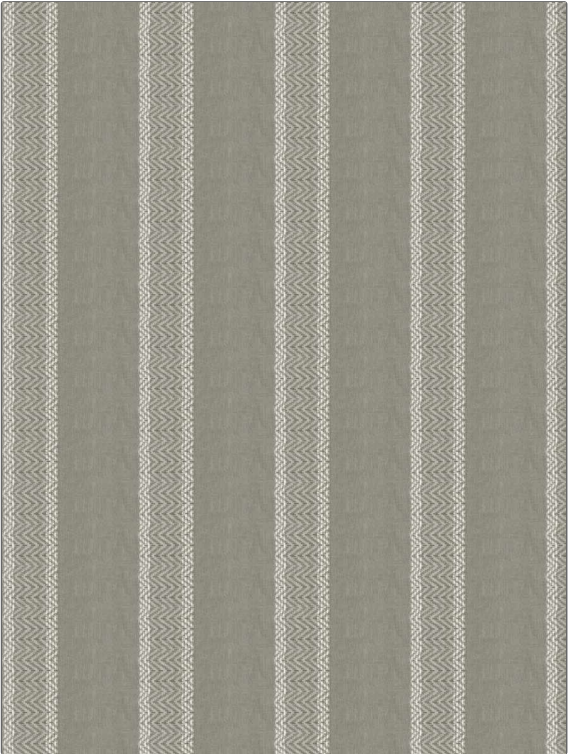

Fabric Product Details

PATTERN Calor
COLOR Cloud

BRAND	APPLICATION
Stroheim	Fabric
USES	CATEGORIES
Drapery	Outdoor, Wide Width, Sheer
BOOK	COLORS
Color Indoor / Outdoor	Grey
DESIGN TYPES	SCALE
Stripes	Large
DIRECTION SHOWN	
Railroaded	

WIDTH	FINISH	VERTICAL REPEAT	HORIZONTAL REPEAT
118.00 in (299.72 cm)	Water Resistant	1.00 in (2.54 cm)	6.50 in (16.51 cm)
CONTENT	BACKING	PRODUCT NUMBER	DATE BOOKED
100% Solution Dye Acrylic		1418402	05/2023
COUNTRY	CLEANING CODES		
Turkey	W, BLEACH CLEANABLE		

ADDITIONAL PRODUCT NOTES

Water Resistant, Soil & Stain Repellent Finish, Pfas-Free, Easy To Clean Finish, Indoor / Outdoor, 1,500 Hours Light Fastness, Shown Railroaded, Bleach Cleanable, Exclusive Pattern