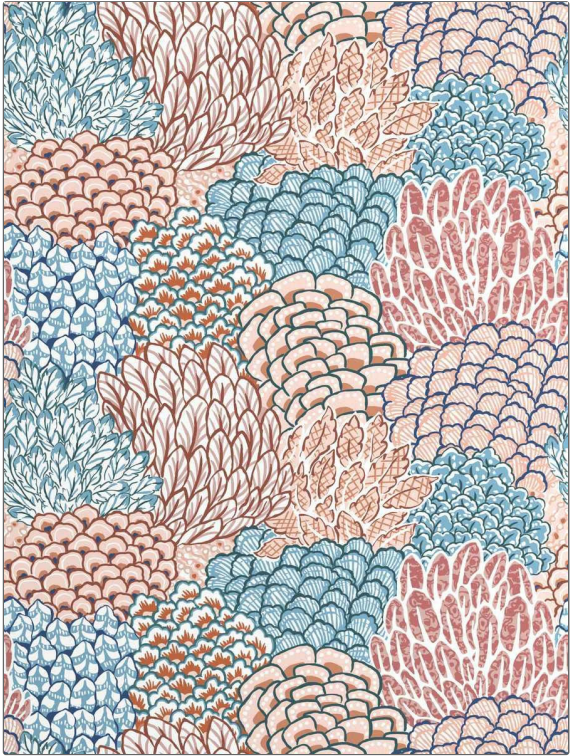

# Wallcovering Product Details

**PATTERN** Abella-WP  
**COLOR** Hibiscus

**BRAND**  
**Stroheim**

**APPLICATION**  
**Wallcovering**

**CATEGORIES**  
**Non - Woven, Wallpaper, Digital, Prints**

**BOOK**  
**Statements-Color II Wallcovering**

**COLORS**  
**Aqua / Teal, Coral / Peach, Pink, Red**

**DESIGN TYPES**  
**Flamestitch, Print Pattern**

**SCALE**  
**Medium**

<b>WIDTH</b>	<b>VERTICAL REPEAT</b>	<b>HORIZONTAL REPEAT</b>	<b>CONTENT</b>
27.00 in (68.58 cm)	18.00 in (45.72 cm)	27.00 in (68.58 cm)	49% Cellulose, 39% Binder, 12% Polyester
<b>BACKING</b>	<b>FIRE CODES</b>	<b>PRODUCT NUMBER</b>	<b>DATE BOOKED</b>
Pretrimmed	Passes ASTM E-84 Class A Or 1, Passes EN15102 Class B-S1, Do	1483801	05/2023
<b>COUNTRY</b>			
United Kingdom			