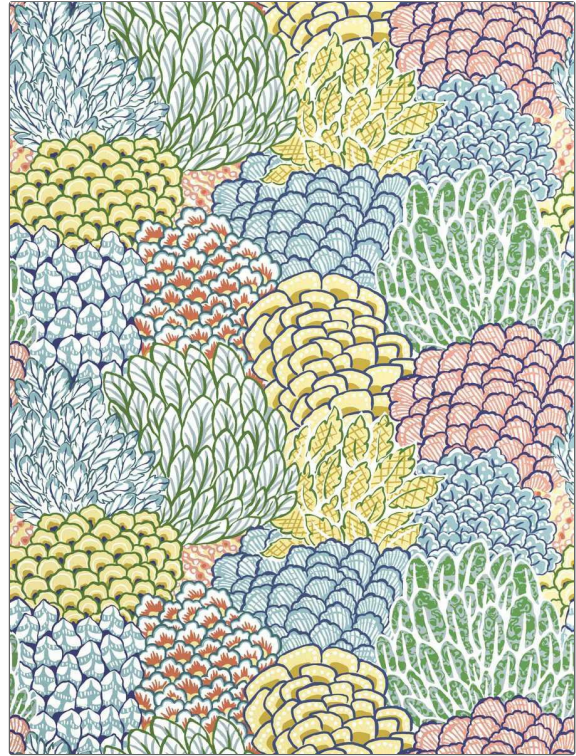

Wallcovering Product Details

PATTERN Abella-WP
COLOR Starfish

BRAND
Stroheim

APPLICATION
Wallcovering

CATEGORIES
Non - Woven, Wallpaper, Digital, Prints

BOOK
Statements-Color II Wallcovering

COLORS
Gold, Aqua / Teal, Coral / Peach

DESIGN TYPES
Flamestitch, Print Pattern

SCALE
Medium

WIDTH	VERTICAL REPEAT	HORIZONTAL REPEAT	CONTENT
27.00 in (68.58 cm)	18.00 in (45.72 cm)	27.00 in (68.58 cm)	49% Cellulose, 39% Binder, 12% Polyester
BACKING	FIRE CODES	PRODUCT NUMBER	DATE BOOKED
Pretrimmed	Passes ASTM E-84 Class A Or 1, Passes EN15102 Class B-S1, Do	1483802	05/2023
COUNTRY			
United Kingdom			