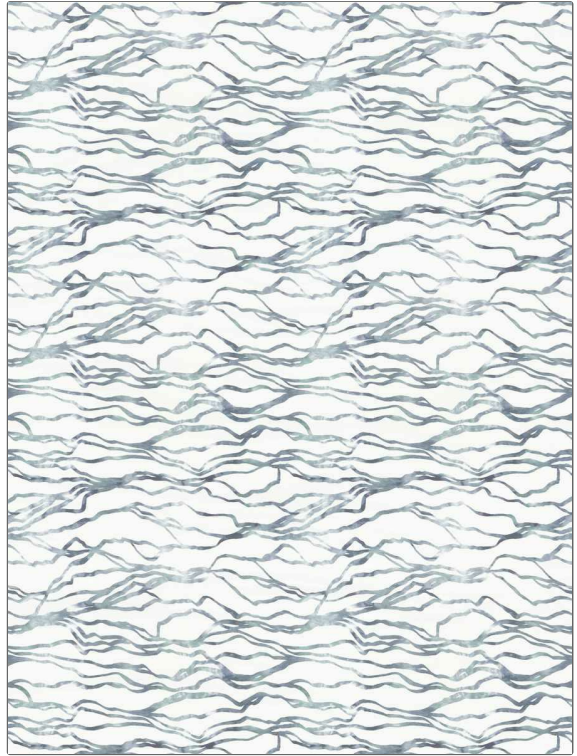

Fabric Product Details

PATTERN Nala
COLOR Waterfall

BRAND

Stroheim

APPLICATION

Fabric

USES

**Bedding, Drapery,
Multipurpose, Upholstery**

CATEGORIES

Prints, Linen

BOOK

**Ambiance (3 Books) Galaxy
/ Waterfall**

COLORS

Light Blue, Aqua / Teal

DESIGN TYPES

**Print Pattern,
Contemporary / Modern**

SCALE

Medium

DIRECTION SHOWN

Up the Bolt

WIDTH

59.00 in (149.86 cm)

VERTICAL REPEAT

26.75 in (67.94 cm)