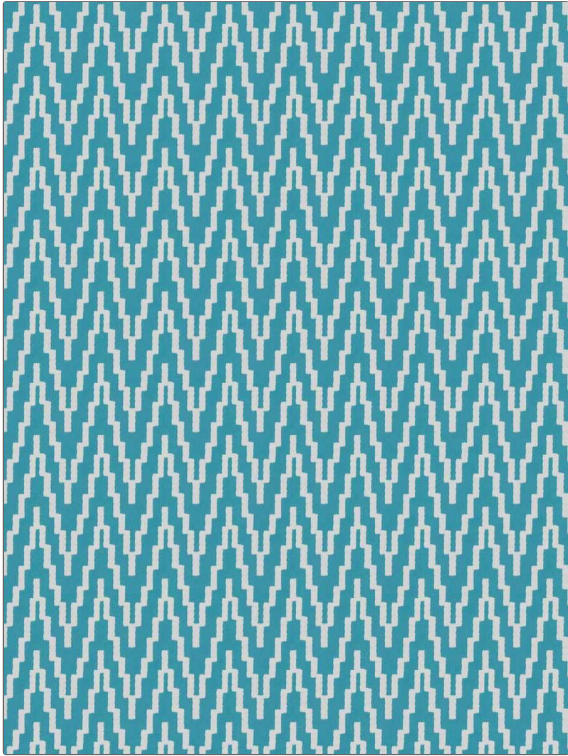

Fabric Product Details

PATTERN	Esperanza
COLOR	Pool

BRAND	APPLICATION
Stroheim	Fabric
USES	CATEGORIES
Drapery, Multipurpose, Upholstery	Outdoor, Easy To Clean, Fibreguard, Crewels / Embroideries
BOOK	COLORS
Pool House	Aqua / Teal
DESIGN TYPES	SCALE
Embroidery, Geometric, Diamond	Medium
RAILROADED	
Not Railed	

WIDTH	VERTICAL REPEAT	HORIZONTAL REPEAT	CONTENT
54.00 in (137.16 cm)	3.07 in (7.80 cm)	3.07 in (7.80 cm)	100% Polyolefin
BACKING	FIRE CODES	DOUBLE RUBS	PRODUCT NUMBER
	UFAC Class I / NFPA 260, Passes MVS 302	Exceeds 100,000 Double Rubs (Wyzenbeek Method)	3975510
DATE BOOKED	COUNTRY	CLEANING CODES	
02/2021	India	WW	