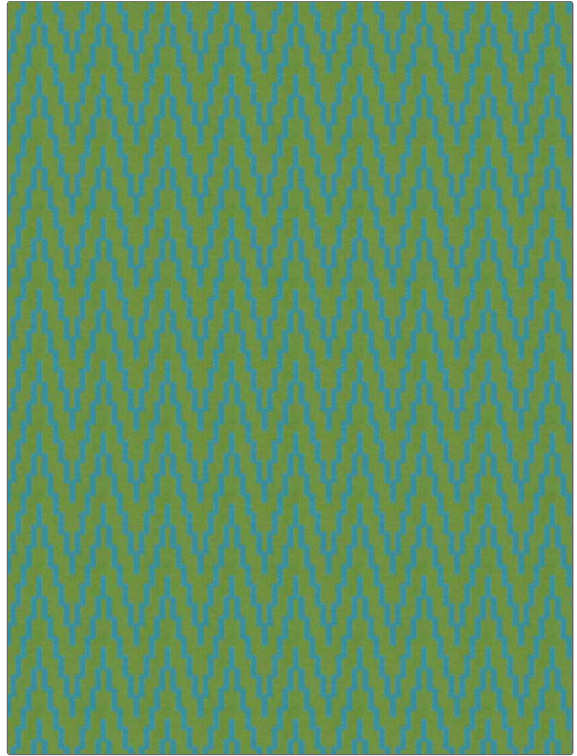

# Fabric Product Details

**PATTERN** Esperanza  
**COLOR** Dragonfly

**BRAND**

**Stroheim**

**APPLICATION**

**Fabric**

**USES**

**Drapery, Multipurpose, Upholstery**

**CATEGORIES**

**Outdoor, Easy To Clean, Fibreguard, Crewels / Embroideries**

**BOOK**

**Pool House**

**COLORS**

**Aqua / Teal, Light Green**

**DESIGN TYPES**

**Embroidery, Geometric, Diamond**

**SCALE**

**Medium**

**RAILROADED**

**Not Railroaded**

**WIDTH**

**54.00 in (137.16 cm)**

**VERTICAL REPEAT**

**3.07 in (7.80 cm)**