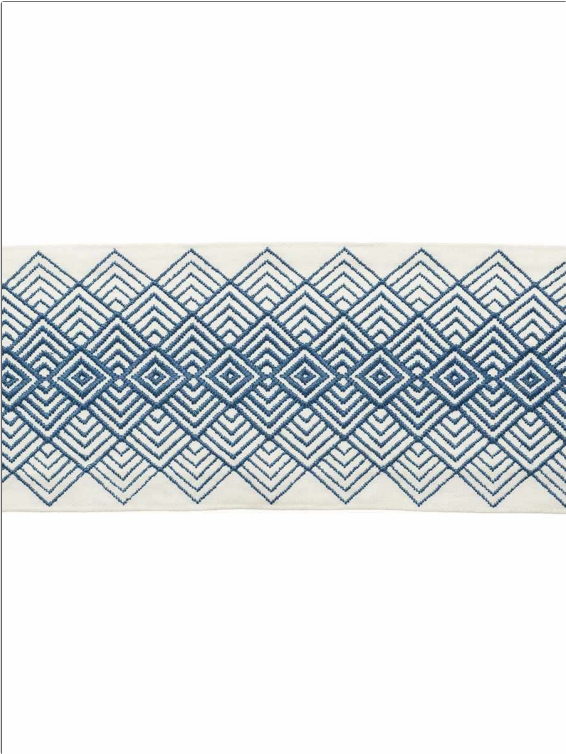

# Trimming Product Details

**PATTERN** Algorithm  
**COLOR** Cerulean

**BRAND** Stroheim  
**APPLICATION** Trimming

**CATEGORIES** Braids / Borders / Tape  
**BOOK** Color Trim Ring Set

**COLORS** Light Blue  
**DESIGN TYPES** Embroidery, Geometric, Architectural, Fretwork, Diamond

WIDTH	VERTICAL REPEAT	HORIZONTAL REPEAT	CONTENT
6.00 in (15.24 cm)	1.75 in (4.44 cm)	0.00 in (0.00 cm)	Embroidery: 100% Polyester, Base: 100% Linen
PRODUCT NUMBER	DATE BOOKED	COUNTRY	
4347101	06/2021	India	

**ADDITIONAL PRODUCT NOTES**

Exclusive Pattern, Border / Braid / Tape, Natural Fibers, And Embroidered Textiles, Are Not Guaranteed For, Color Matching, Color, Fastness Or Durability., Cuttings From Current Stock, Is Recommended., Width: 6.00 In