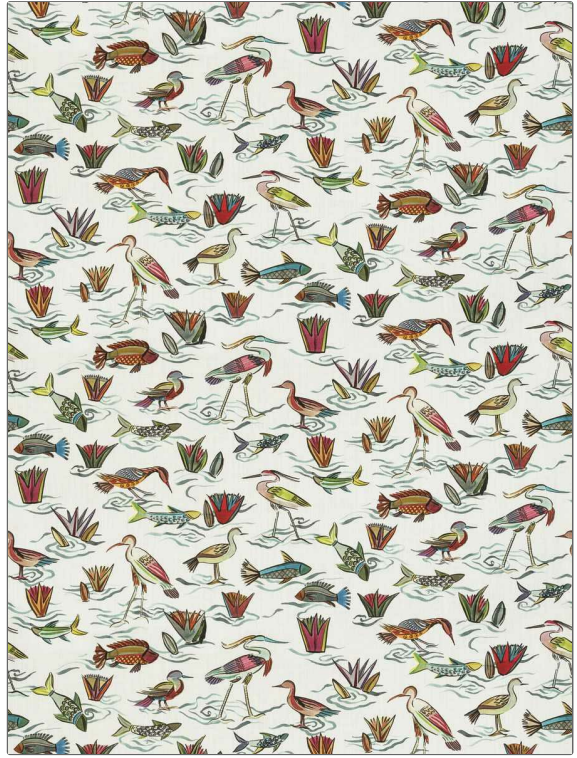

Fabric Product Details

PATTERN	Lotus Garden
COLOR	Ribbon Multi
BRAND	APPLICATION
Stroheim	Fabric
USES	CATEGORIES
Bedding, Drapery, Multipurpose, Upholstery	Prints, Linen
BOOK	COLORS
Color: Ribbon - Guava	Red, Multi-Color
DESIGN TYPES	SCALE
Animal, Print Pattern, Tropical / Botanical	Large
RAILROADED	
Not Railroaded	

WIDTH	VERTICAL REPEAT	HORIZONTAL REPEAT	CONTENT
51.00 in (129.54 cm)	27.00 in (68.58 cm)	25.50 in (64.77 cm)	100% Linen
BACKING	FIRE CODES	DOUBLE RUBS	PRODUCT NUMBER
	UFAC Class I / NFPA 260	Exceeds 30,000 Double Rubs (Wyzenbeek Method)	5065401
DATE BOOKED	COUNTRY	CLEANING CODES	
06/2021	Austria	S	