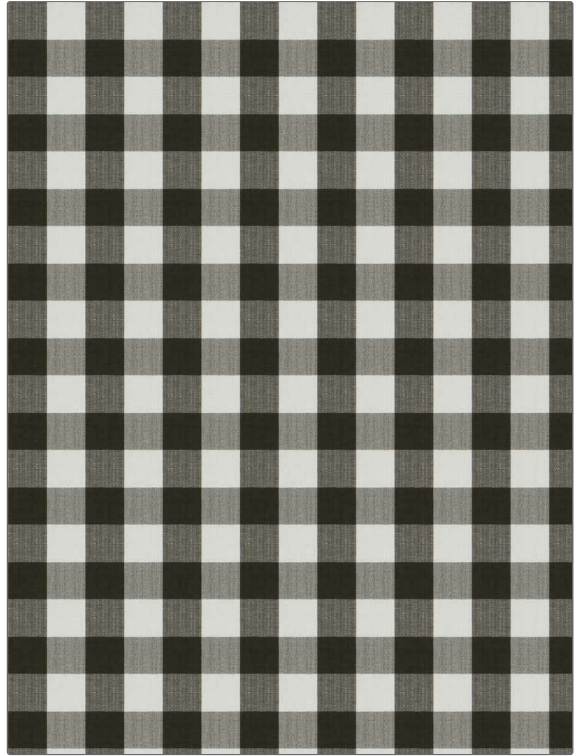

Fabric Product Details

PATTERN Biron Strie Check
COLOR Chocolate

BRAND

Stroheim

APPLICATION

Fabric

USES

**Bedding, Drapery,
 Multipurpose, Upholstery**

CATEGORIES

Wovens

BOOK

Biron Strie Check

COLORS

Brown

DESIGN TYPES

Check / Plaid

SCALE

Small

DIRECTION SHOWN

Up the Bolt

WIDTH

54.00 in (137.16 cm)

VERTICAL REPEAT

3.70 in (9.40 cm)