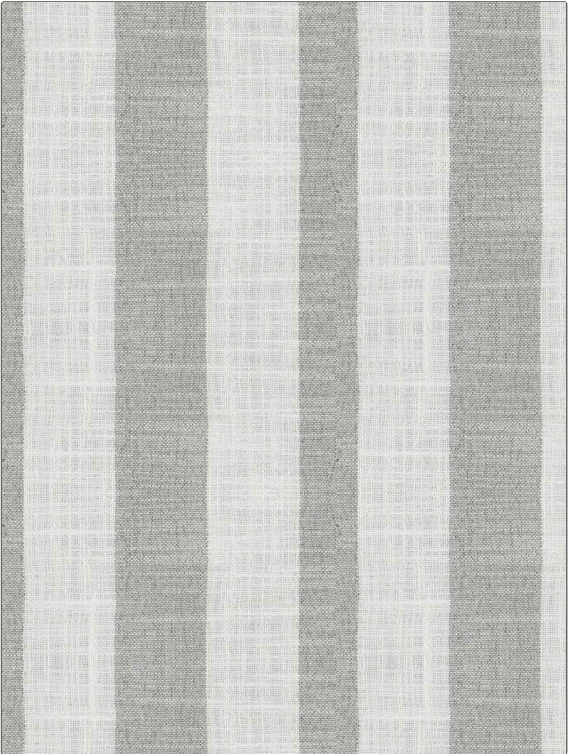

Fabric Product Details

PATTERN Ormi
COLOR Ash

BRAND Stroheim
APPLICATION Fabric

USES Bedding, Drapery
CATEGORIES Wide Width, NFPA 701 FR, Sheer, Wovens, Eco / Environment Plus

BOOK Ormi Wide Sheers
COLORS Grey

DESIGN TYPES Stripes
SCALE Medium

DIRECTION SHOWN Railroaded

WIDTH 119.69 in (304.01 cm)	VERTICAL REPEAT 0.00 in (0.00 cm)	HORIZONTAL REPEAT 4.50 in (11.43 cm)	CONTENT 100% Polyester
BACKING	FIRE CODES Passes NFPA 701, Passes MVS 302	PRODUCT NUMBER 8276804	DATE BOOKED 02/2023
COUNTRY India	CLEANING CODES P		