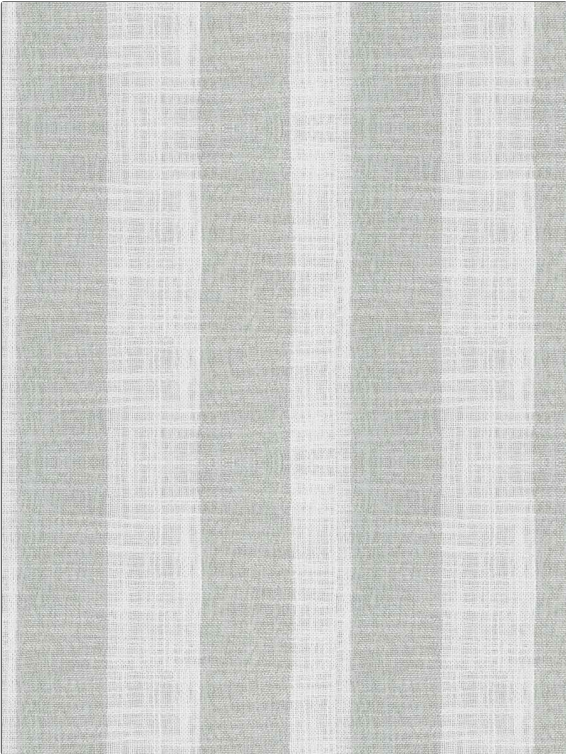

Fabric Product Details

PATTERN Ormi
COLOR Mist

BRAND Stroheim
APPLICATION Fabric

USES Bedding, Drapery
CATEGORIES Wide Width, NFPA 701 FR, Sheer, Wovens, Eco / Environment Plus

BOOK Ormi Wide Sheers
COLORS Aqua / Teal

DESIGN TYPES Stripes
SCALE Medium

DIRECTION SHOWN Railroaded

WIDTH 119.69 in (304.01 cm)	VERTICAL REPEAT 0.00 in (0.00 cm)	HORIZONTAL REPEAT 4.50 in (11.43 cm)	CONTENT 100% Polyester
BACKING	FIRE CODES Passes NFPA 701, Passes MVS 302	PRODUCT NUMBER 8276817	DATE BOOKED 02/2023
COUNTRY India	CLEANING CODES P		