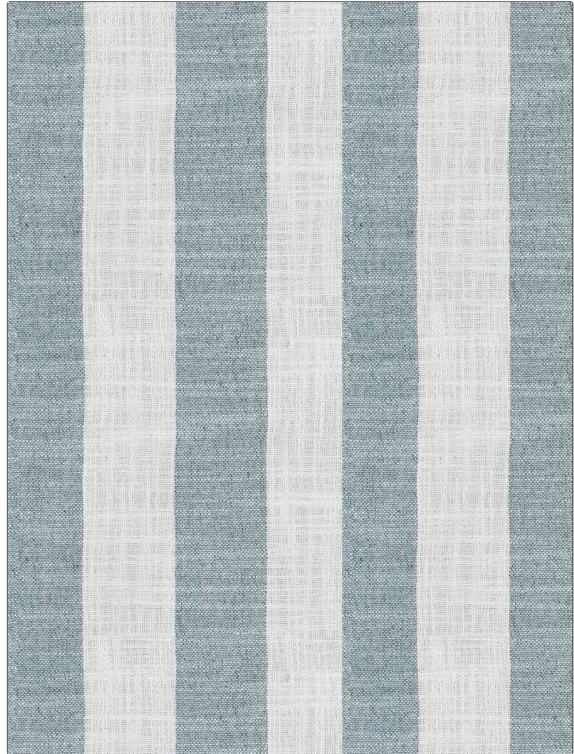

# Fabric Product Details

**PATTERN** Ormi  
**COLOR** Hydro

**BRAND** Stroheim  
**APPLICATION** Fabric

**USES** Bedding, Drapery  
**CATEGORIES** Wide Width, NFPA 701 FR, Sheer, Wovens, Eco / Environment Plus

**BOOK** Ormi Wide Sheers  
**COLORS** Blue, Aqua / Teal

**DESIGN TYPES** Stripes  
**SCALE** Medium

**DIRECTION SHOWN** Railroaded

<b>WIDTH</b> 119.69 in (304.01 cm)	<b>VERTICAL REPEAT</b> 0.00 in (0.00 cm)	<b>HORIZONTAL REPEAT</b> 4.50 in (11.43 cm)	<b>CONTENT</b> 100% Polyester
<b>BACKING</b>	<b>FIRE CODES</b> Passes NFPA 701, Passes MVS 302	<b>PRODUCT NUMBER</b> 8276819	<b>DATE BOOKED</b> 02/2023
<b>COUNTRY</b> India	<b>CLEANING CODES</b> P		