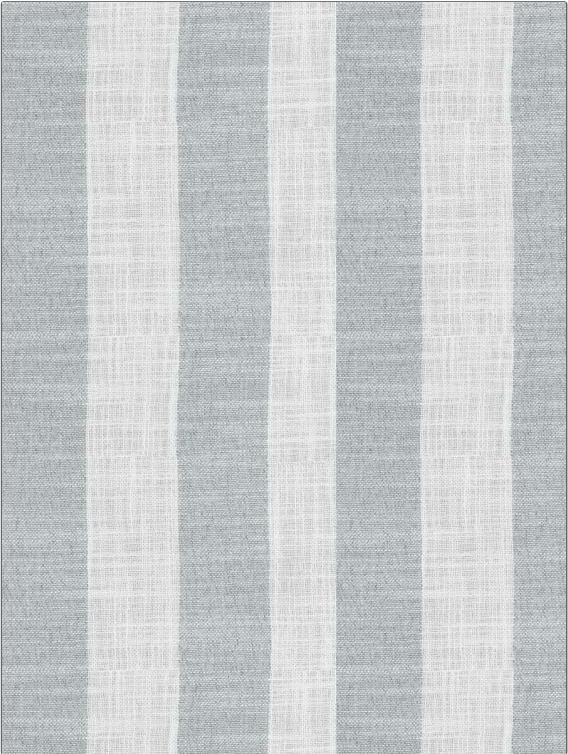

# Fabric Product Details

**PATTERN** Ormi  
**COLOR** Horizon

**BRAND** Stroheim  
**APPLICATION** Fabric

**USES** Bedding, Drapery  
**CATEGORIES** Wide Width, NFPA 701 FR, Sheer, Wovens, Eco / Environment Plus

**BOOK** Ormi Wide Sheers  
**COLORS** Light Blue

**DESIGN TYPES** Stripes  
**SCALE** Medium

**DIRECTION SHOWN** Railroaded

<b>WIDTH</b>	<b>VERTICAL REPEAT</b>	<b>HORIZONTAL REPEAT</b>	<b>CONTENT</b>
119.69 in (304.01 cm)	0.00 in (0.00 cm)	4.50 in (11.43 cm)	100% Polyester
<b>BACKING</b>	<b>FIRE CODES</b>	<b>PRODUCT NUMBER</b>	<b>DATE BOOKED</b>
	Passes NFPA 701, Passes MVS 302	8276820	02/2023
<b>COUNTRY</b>	<b>CLEANING CODES</b>		
India	P		