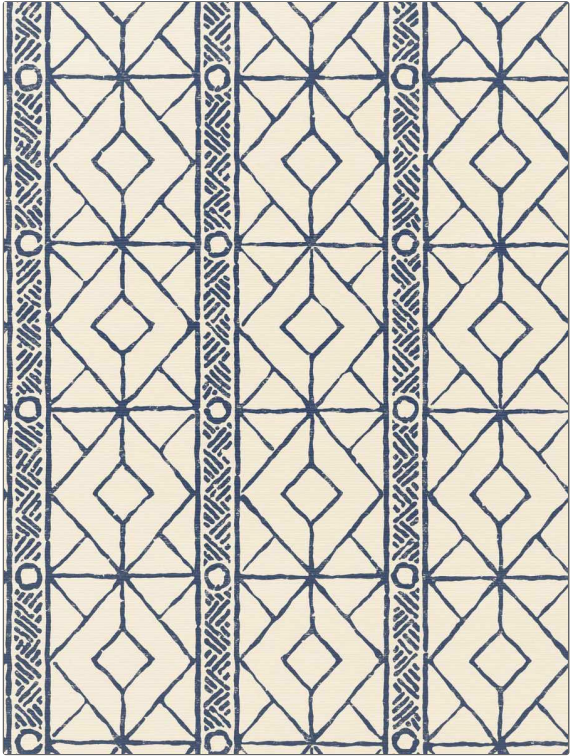

Wallcovering Product Details

PATTERN Bungalow Fret-WP
COLOR Indigo

BRAND Stroheim
APPLICATION Wallcovering

CATEGORIES Grasscloths, ASTM-E84, Handprint, Prints
BOOK Grasscloth: Prints & Textures Binder

COLORS Blue, White
DESIGN TYPES Geometric / Abstract, Lattice / Fretwork, Print Pattern, Stripes, Contemporary / Modern, Ogee, Diamond

SCALE Large

| | | | |
|-----------------------|------------------------|--------------------------|--|
| WIDTH | VERTICAL REPEAT | HORIZONTAL REPEAT | CONTENT |
| 36.00 in (91.44 cm) | 30.30 in (76.96 cm) | 34.00 in (86.36 cm) | Face: 85% Sisal, 15% Cotton, Backing: 100% Paper |
| BACKING | FIRE CODES | PRODUCT NUMBER | DATE BOOKED |
| Untrimmed, Strippable | Passes ASTM-E84 | 8290003 | 06/2023 |
| COUNTRY | | | |
| USA | | | |