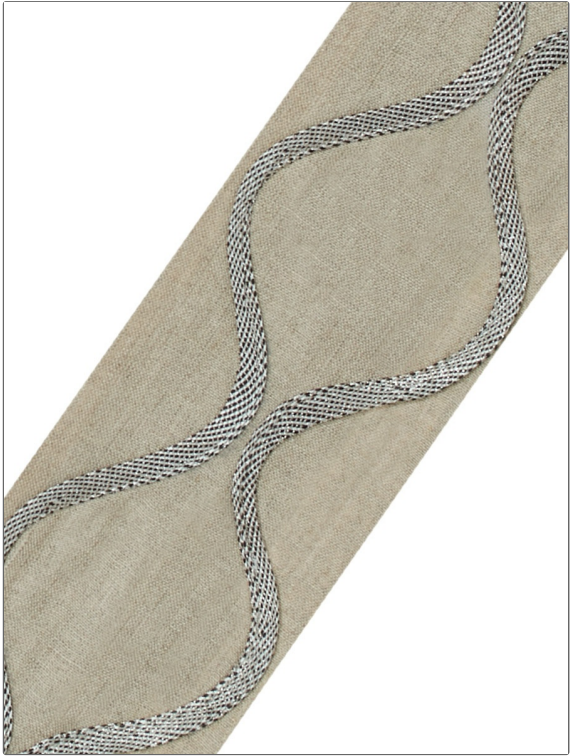

Trimming Product Details

PATTERN Ogee Applique
COLOR Natural

BRAND Stroheim
APPLICATION Trimming

USES Bedding, Window, Accessories, Furniture
CATEGORIES Braids / Borders / Tape

BOOK Leading Edge Trimmings Collection Leading Edge Reflections
COLORS Linen, Metallic

WIDTH	VERTICAL REPEAT	HORIZONTAL REPEAT	CONTENT
4.25 in (10.80 cm)	5.00 in (12.70 cm)	0.00 in (0.00 cm)	70% Linen, 20% Viscose, 5% Lurex, 5% Cotton
PRODUCT NUMBER	DATE BOOKED	COUNTRY	
8894302	11/2015	India	

ADDITIONAL PRODUCT NOTES

Exclusive Pattern, Border / Braid / Tape, Embroidered Textiles Are Not, Guaranteed For Precise Color, Matching And Colorfastness., Color Placement Of Embroidery, May Vary. All Measurements, Quoted For Repeats Are, Approximate., Width: 4.25 In