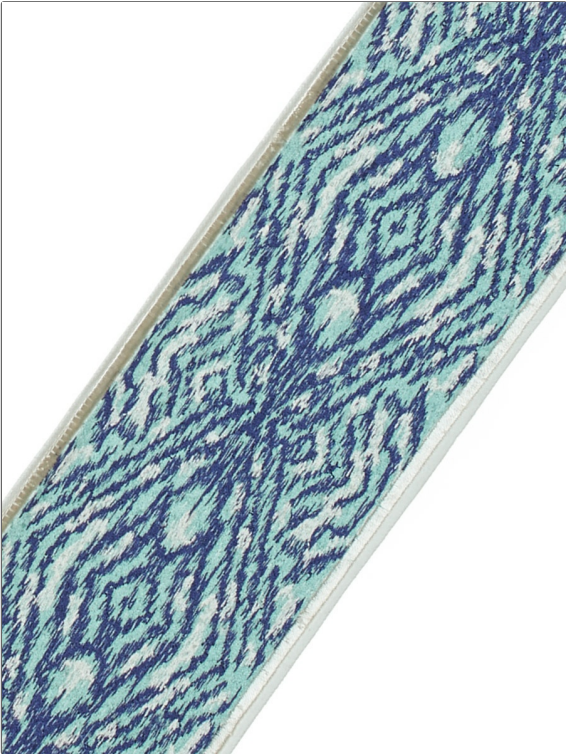

Trimming Product Details

PATTERN Khouri
COLOR Reflection

BRAND Stroheim
APPLICATION Trimming

USES Bedding, Window, Accessories, Furniture
CATEGORIES Braids / Borders / Tape

BOOK Leading Edge Trimmings Collection Leading Edge Virtuoso
COLORS Blue, Aqua / Teal

WIDTH	VERTICAL REPEAT	HORIZONTAL REPEAT	CONTENT
4.25 in (10.80 cm)	5.50 in (13.97 cm)	0.00 in (0.00 cm)	40% Cotton, 30% Viscose, 30% Linen
PRODUCT NUMBER	DATE BOOKED	COUNTRY	
8895304	11/2015	India	

ADDITIONAL PRODUCT NOTES

Exclusive Pattern, Border / Braid / Tape, See Website For Full Repeat., Embroidered Textiles Are Not, Guaranteed For Precise Color, Matching And Colorfastness., Color Placement Of Embroidery, May Vary. All Measurements, Quoted For Repeats Are, Approximate., Width: 4.25 In