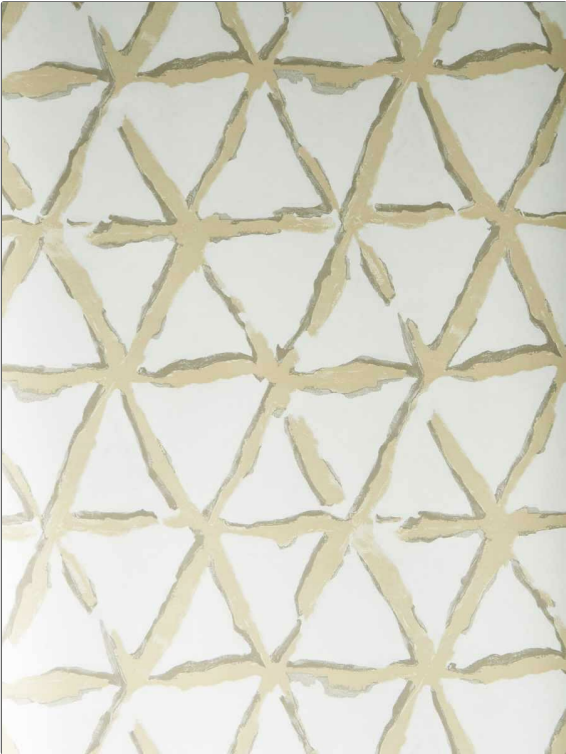

# Wallcovering Product Details

**PATTERN** 75187W Trifol  
**COLOR** Desert Sand 02

**BRAND** Stroheim  
**APPLICATION** Wallcovering

**CATEGORIES** Non - Woven, Prints  
**BOOK** Aura Wallcovering

**COLORS** Taupe / Tan, Off White / Ivory  
**DESIGN TYPES** Global / Ethnic, Asian / Chinoiserie, Print Pattern, Contemporary / Modern, Abstract, Diamond

**SCALE** Medium

<b>WIDTH</b>	<b>VERTICAL REPEAT</b>	<b>HORIZONTAL REPEAT</b>	<b>CONTENT</b>
20.50 in (52.07 cm)	20.50 in (52.07 cm)	20.50 in (52.07 cm)	45% Wood Pulp, 20% Mineral Filler, 20% Binder, 15% Polyester
<b>BACKING</b>	<b>FIRE CODES</b>	<b>PRODUCT NUMBER</b>	<b>DATE BOOKED</b>
Pretrimmed	Ce Mark Certified, Passes EN15102	9189602	03/2018
<b>COUNTRY</b>			
United Kingdom			

**ADDITIONAL PRODUCT NOTES**  
 Pretrimmed, Latex Free, Paste The Wall, Ce Mark Certified, Passes EN15102, Straight / Side Match, Nonwoven Paper, Unpasted, Exclusive Pattern, Washable, Variations In Color May Occur, From Lot To Lot.