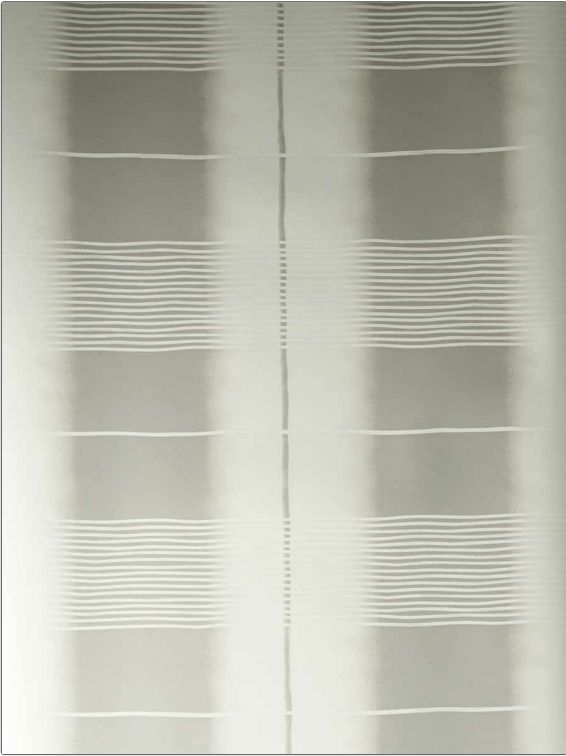

Wallcovering Product Details

PATTERN 75186W Sachi
COLOR Dove 01

| | |
|--------------------------------|--|
| BRAND | APPLICATION |
| Stroheim | Wallcovering |
| CATEGORIES | BOOK |
| Non - Woven, Wallpaper, Prints | Aura Wallcovering |
| COLORS | DESIGN TYPES |
| Grey, Off White / Ivory | Asian / Chinoiserie, Print Pattern, Stripes, Contemporary / Modern |
| SCALE | |
| Medium | |

| | | | |
|---------------------|-----------------------------------|--------------------------|--|
| WIDTH | VERTICAL REPEAT | HORIZONTAL REPEAT | CONTENT |
| 27.00 in (68.58 cm) | 25.25 in (64.14 cm) | 27.00 in (68.58 cm) | 45% Wood Pulp, 20% Mineral Filler, 20% Binder, 15% Polyester |
| BACKING | FIRE CODES | PRODUCT NUMBER | DATE BOOKED |
| Pretrimmed | Ce Mark Certified, Passes EN15102 | 9190101 | 03/2018 |
| COUNTRY | | | |
| United Kingdom | | | |

ADDITIONAL PRODUCT NOTES

Pretrimmed, Latex Free, Paste The Wall, Ce Mark Certified, Passes EN15102, Straight / Side Match, Nonwoven Paper, Unpasted, Exclusive Pattern, Washable, Variations In Color May Occur, From Lot To Lot.