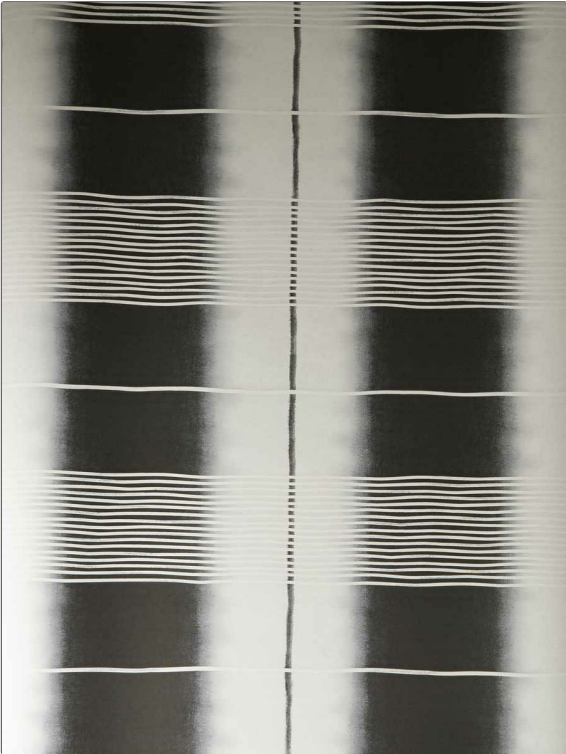

Wallcovering Product Details

PATTERN 75186W Sachi
COLOR Midnight 03

BRAND	APPLICATION
Stroheim	Wallcovering
CATEGORIES	BOOK
Non - Woven, Wallpaper, Prints	Aura Wallcovering
COLORS	DESIGN TYPES
Black, Beige	Asian / Chinoiserie, Print Pattern, Stripes, Contemporary / Modern
SCALE	
Medium	

WIDTH	VERTICAL REPEAT	HORIZONTAL REPEAT	CONTENT
27.00 in (68.58 cm)	25.25 in (64.14 cm)	27.00 in (68.58 cm)	45% Wood Pulp, 20% Mineral Filler, 20% Binder, 15% Polyester
BACKING	FIRE CODES	PRODUCT NUMBER	DATE BOOKED
Pretrimmed	Ce Mark Certified, Passes EN15102	9190103	03/2018
COUNTRY			
United Kingdom			

ADDITIONAL PRODUCT NOTES

Pretrimmed, Latex Free, Paste The Wall, Ce Mark Certified, Passes EN15102, Straight / Side Match, Nonwoven Paper, Unpasted, Exclusive Pattern, Washable, Variations In Color May Occur, From Lot To Lot.