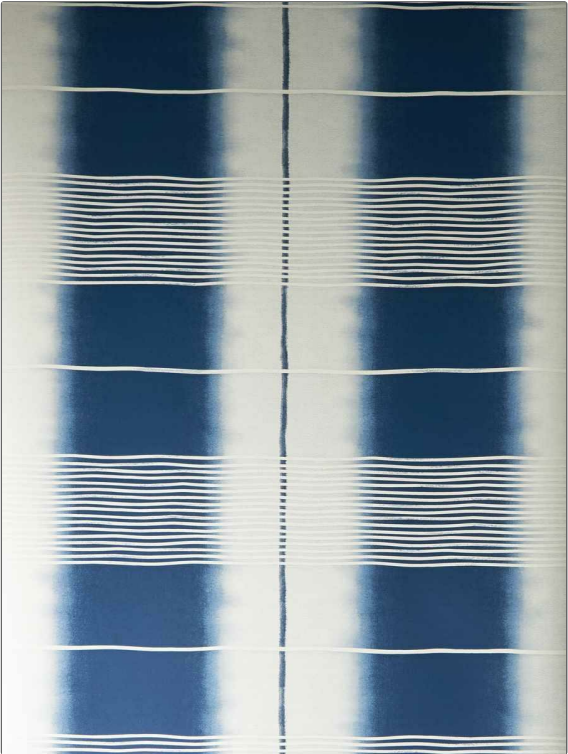

Wallcovering Product Details

PATTERN 75186W Sachi
COLOR Navy 04

BRAND	APPLICATION
Stroheim	Wallcovering
CATEGORIES	BOOK
Non - Woven, Wallpaper, Prints	Aura Wallcovering
COLORS	DESIGN TYPES
Blue, Navy, Beige	Asian / Chinoiserie, Print Pattern, Stripes, Contemporary / Modern
SCALE	
Medium	

WIDTH	VERTICAL REPEAT	HORIZONTAL REPEAT	CONTENT
27.00 in (68.58 cm)	25.25 in (64.14 cm)	27.00 in (68.58 cm)	45% Wood Pulp, 20% Mineral Filler, 20% Binder, 15% Polyester
BACKING	FIRE CODES	PRODUCT NUMBER	DATE BOOKED
Pretrimmed	Ce Mark Certified, Passes EN15102	9190104	03/2018
COUNTRY			
United Kingdom			

ADDITIONAL PRODUCT NOTES

Pretrimmed, Latex Free, Paste The Wall, Ce Mark Certified, Passes EN15102, Straight / Side Match, Nonwoven Paper, Unpasted, Exclusive Pattern, Washable, Variations In Color May Occur, From Lot To Lot.