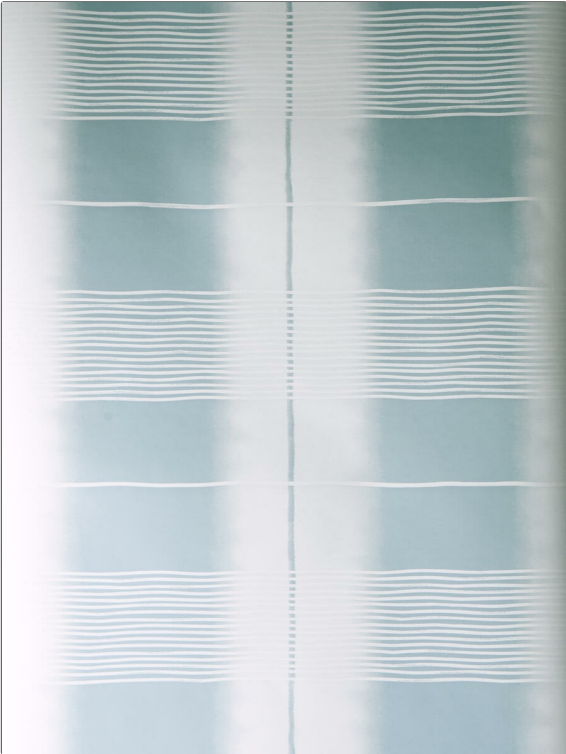

# Wallcovering Product Details

**PATTERN** 75186W Sachi  
**COLOR** Spa 05

<b>BRAND</b>	<b>APPLICATION</b>
Stroheim	Wallcovering
<b>CATEGORIES</b>	<b>BOOK</b>
Non - Woven, Wallpaper, Prints	Aura Wallcovering
<b>COLORS</b>	<b>DESIGN TYPES</b>
Aqua / Teal, Off White / Ivory	Asian / Chinoiserie, Print Pattern, Stripes, Contemporary / Modern
<b>SCALE</b>	
Medium	

<b>WIDTH</b>	<b>VERTICAL REPEAT</b>	<b>HORIZONTAL REPEAT</b>	<b>CONTENT</b>
27.00 in (68.58 cm)	25.25 in (64.14 cm)	27.00 in (68.58 cm)	45% Wood Pulp, 20% Mineral Filler, 20% Binder, 15% Polyester
<b>BACKING</b>	<b>FIRE CODES</b>	<b>PRODUCT NUMBER</b>	<b>DATE BOOKED</b>
Pretrimmed	Ce Mark Certified, Passes EN15102	9190105	03/2018
<b>COUNTRY</b>			
United Kingdom			

**ADDITIONAL PRODUCT NOTES**

Pretrimmed, Latex Free, Paste The Wall, Ce Mark Certified, Passes EN15102, Straight / Side Match, Nonwoven Paper, Unpasted, Exclusive Pattern, Washable, Variations In Color May Occur, From Lot To Lot.